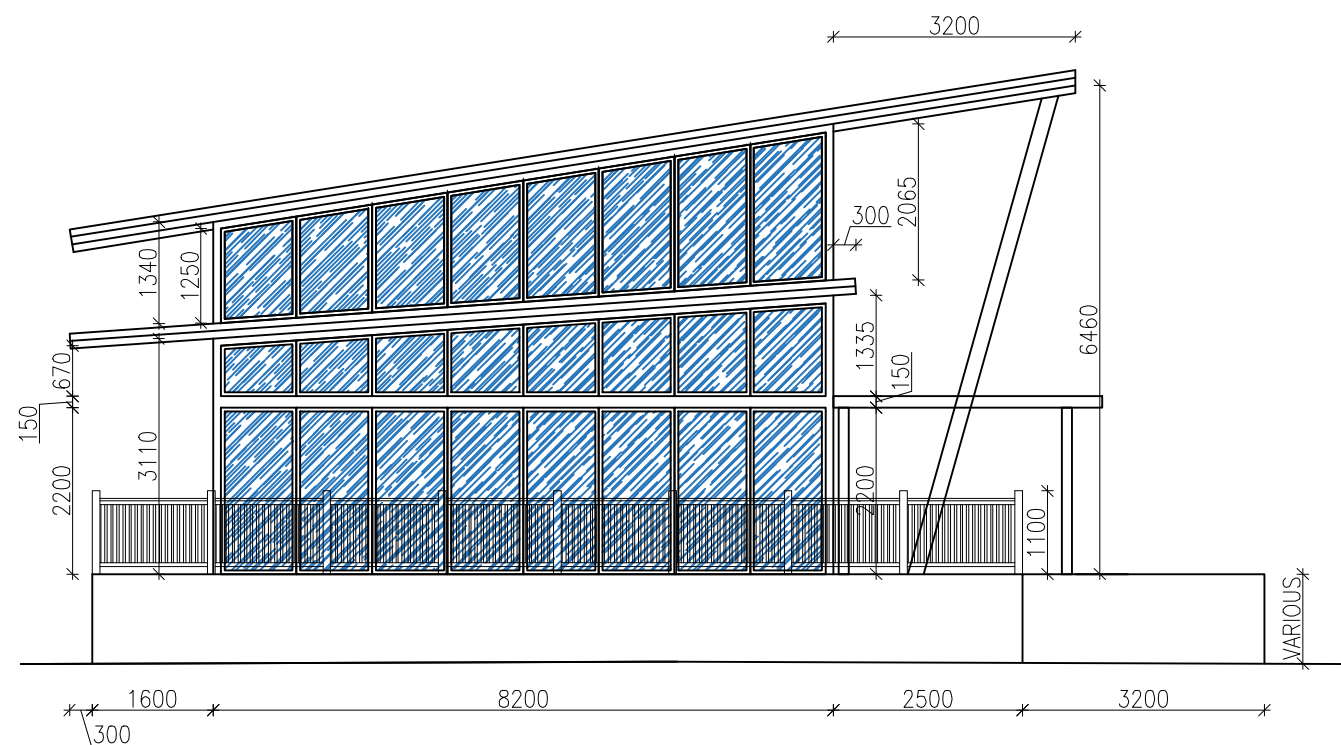

VOLUME PRIVACY
Architecture, Interior Design, Communication

CLIENT		ECOVILLAS	
DEVELOPMENT DRAWINGS			
PROJECT		TWO BEDROOM VILLA	
DRWG TITLE		ELEVATIONS	
DRAWN BY		NSH	
DATE		18.11.2015	
LOCATION	NOTES: ALL DIMENSIONS ARE IN MILLIMETERS, DO NOT SCALE		
N/A			
CHECKED BY	ANP		
SCALE	1:100 @ A4	DRWG NO.	REV. -
REVISIONS: