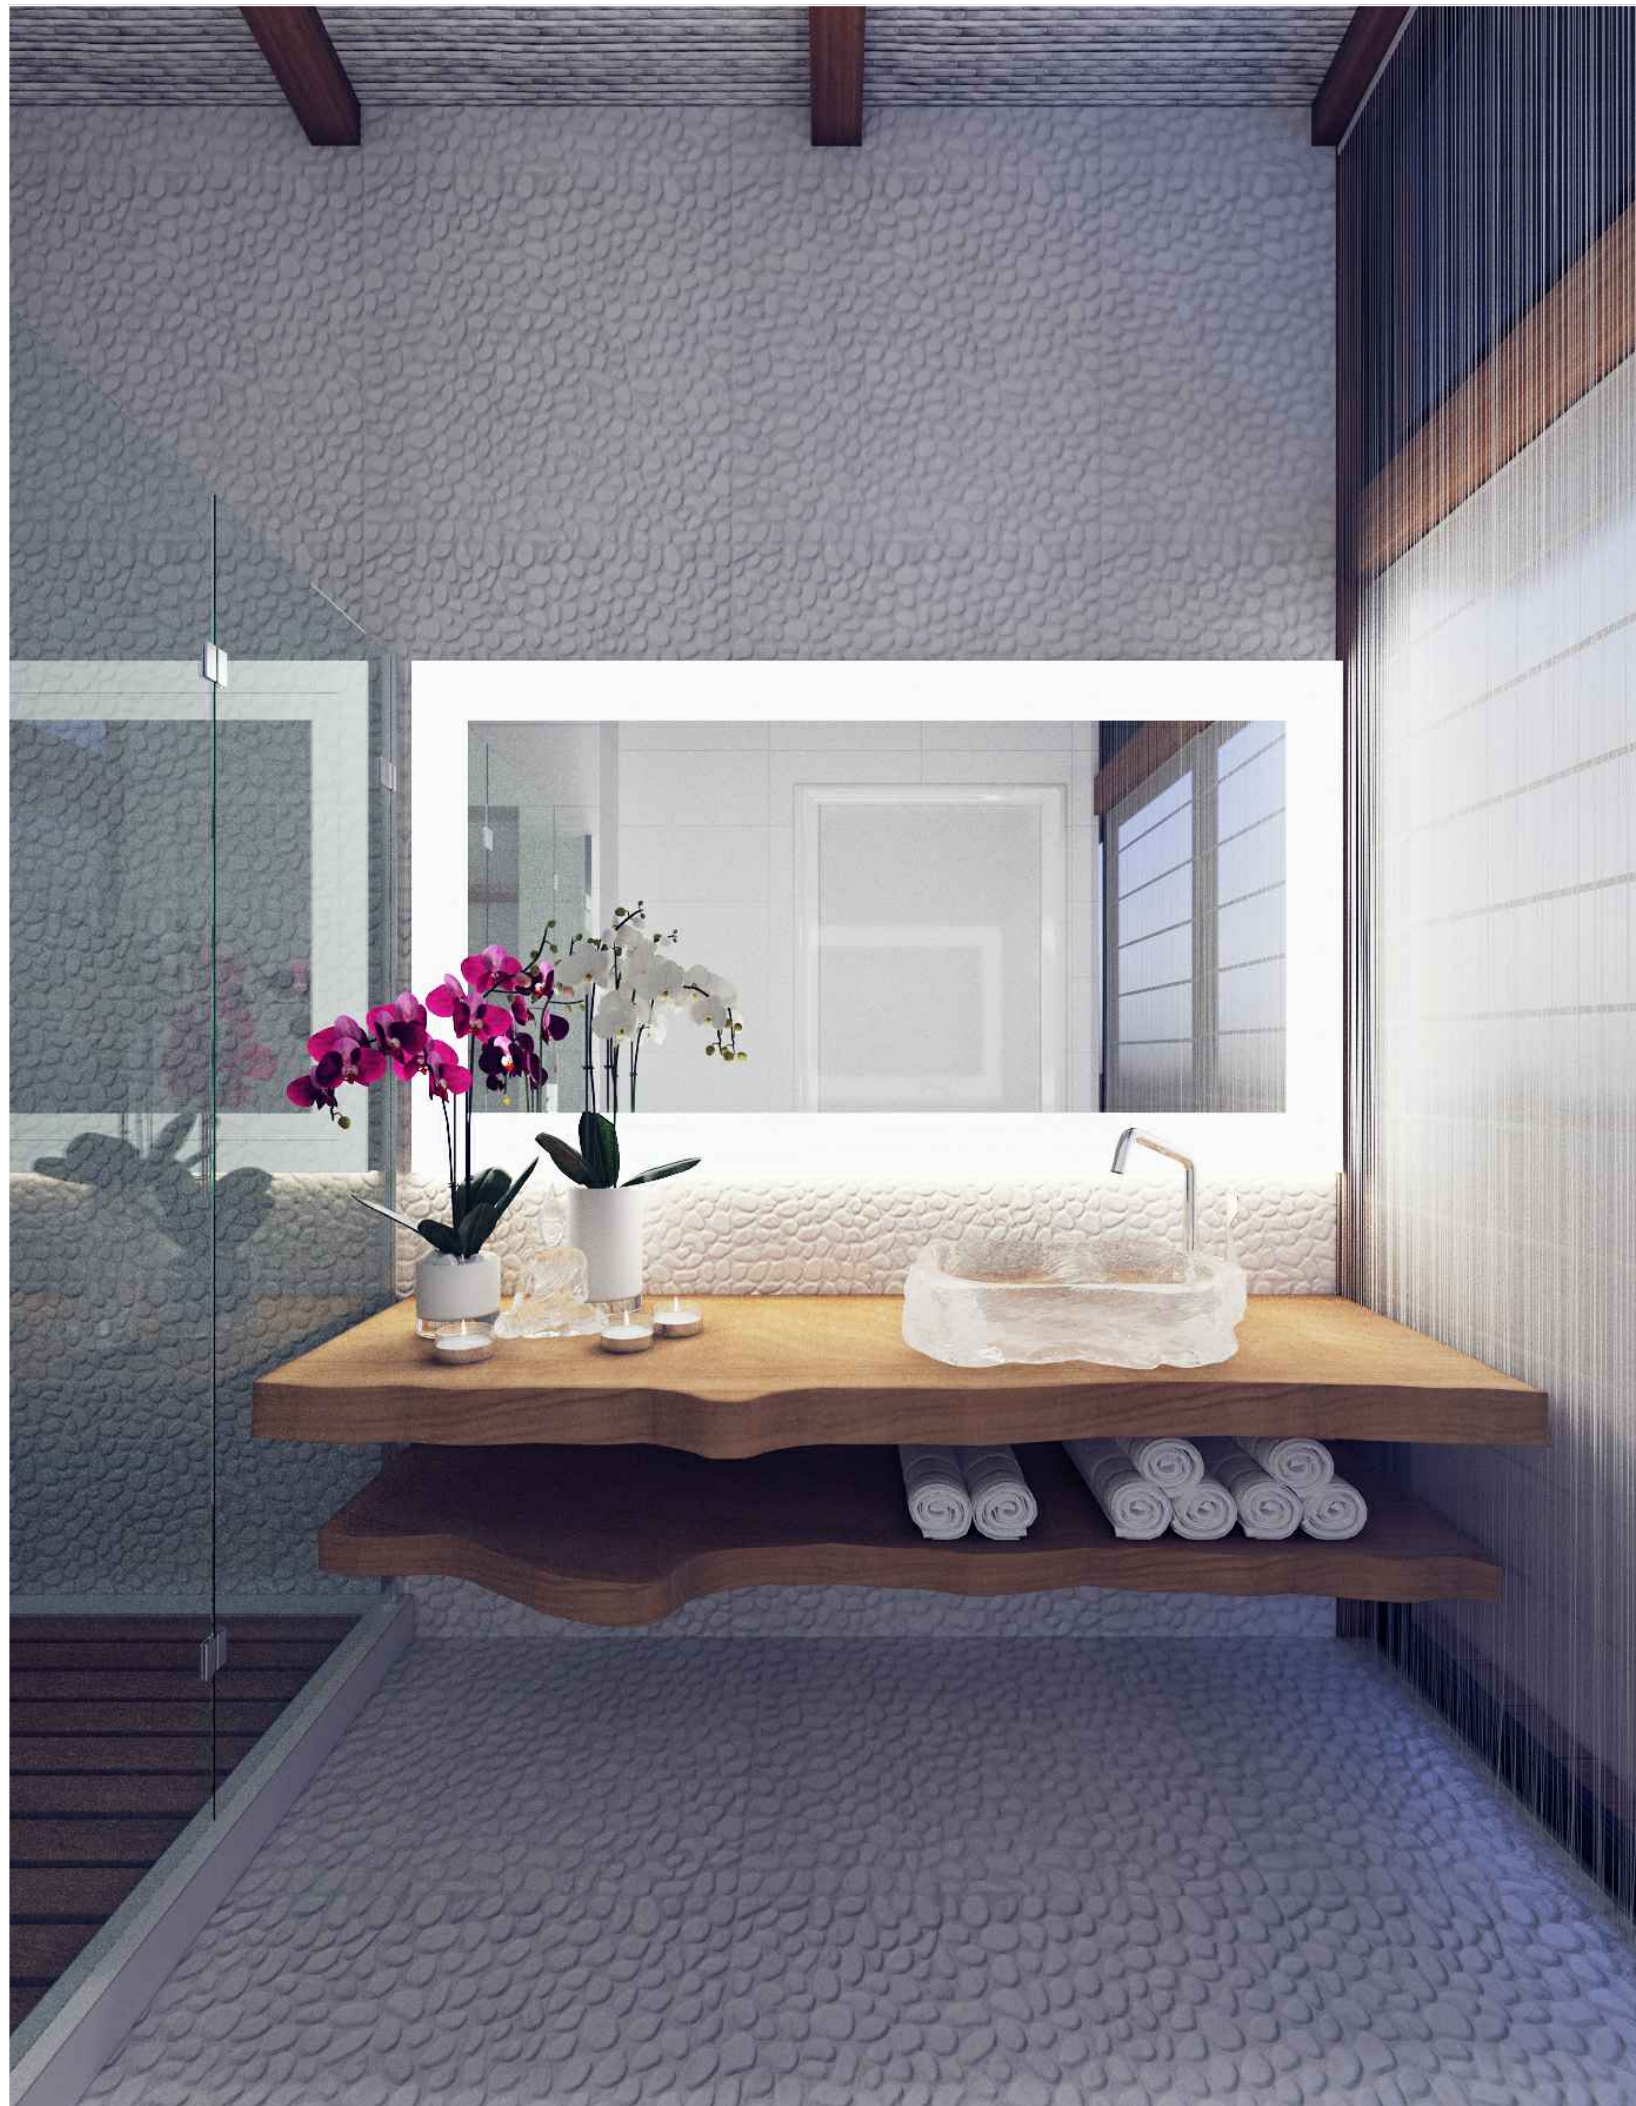

VOLUME PRIVACY
Architecture, Interior Design, Communication

CLIENT		ECOVILLAS	
DEVELOPMENT DRAWINGS			
PROJECT		TWO BEDROOM VILLA	
DRWG TITLE		BATHROOM	
DRAWN BY		NSH	
DATE		18.11.2015	
LOCATION	N/A	NOTES: ALL DIMENSIONS ARE IN MILLIMETERS, DO NOT SCALE	
CHECKED BY	ANP		
SCALE	1:100 @ A4	DRWG NO.	REV. -

REVISIONS: