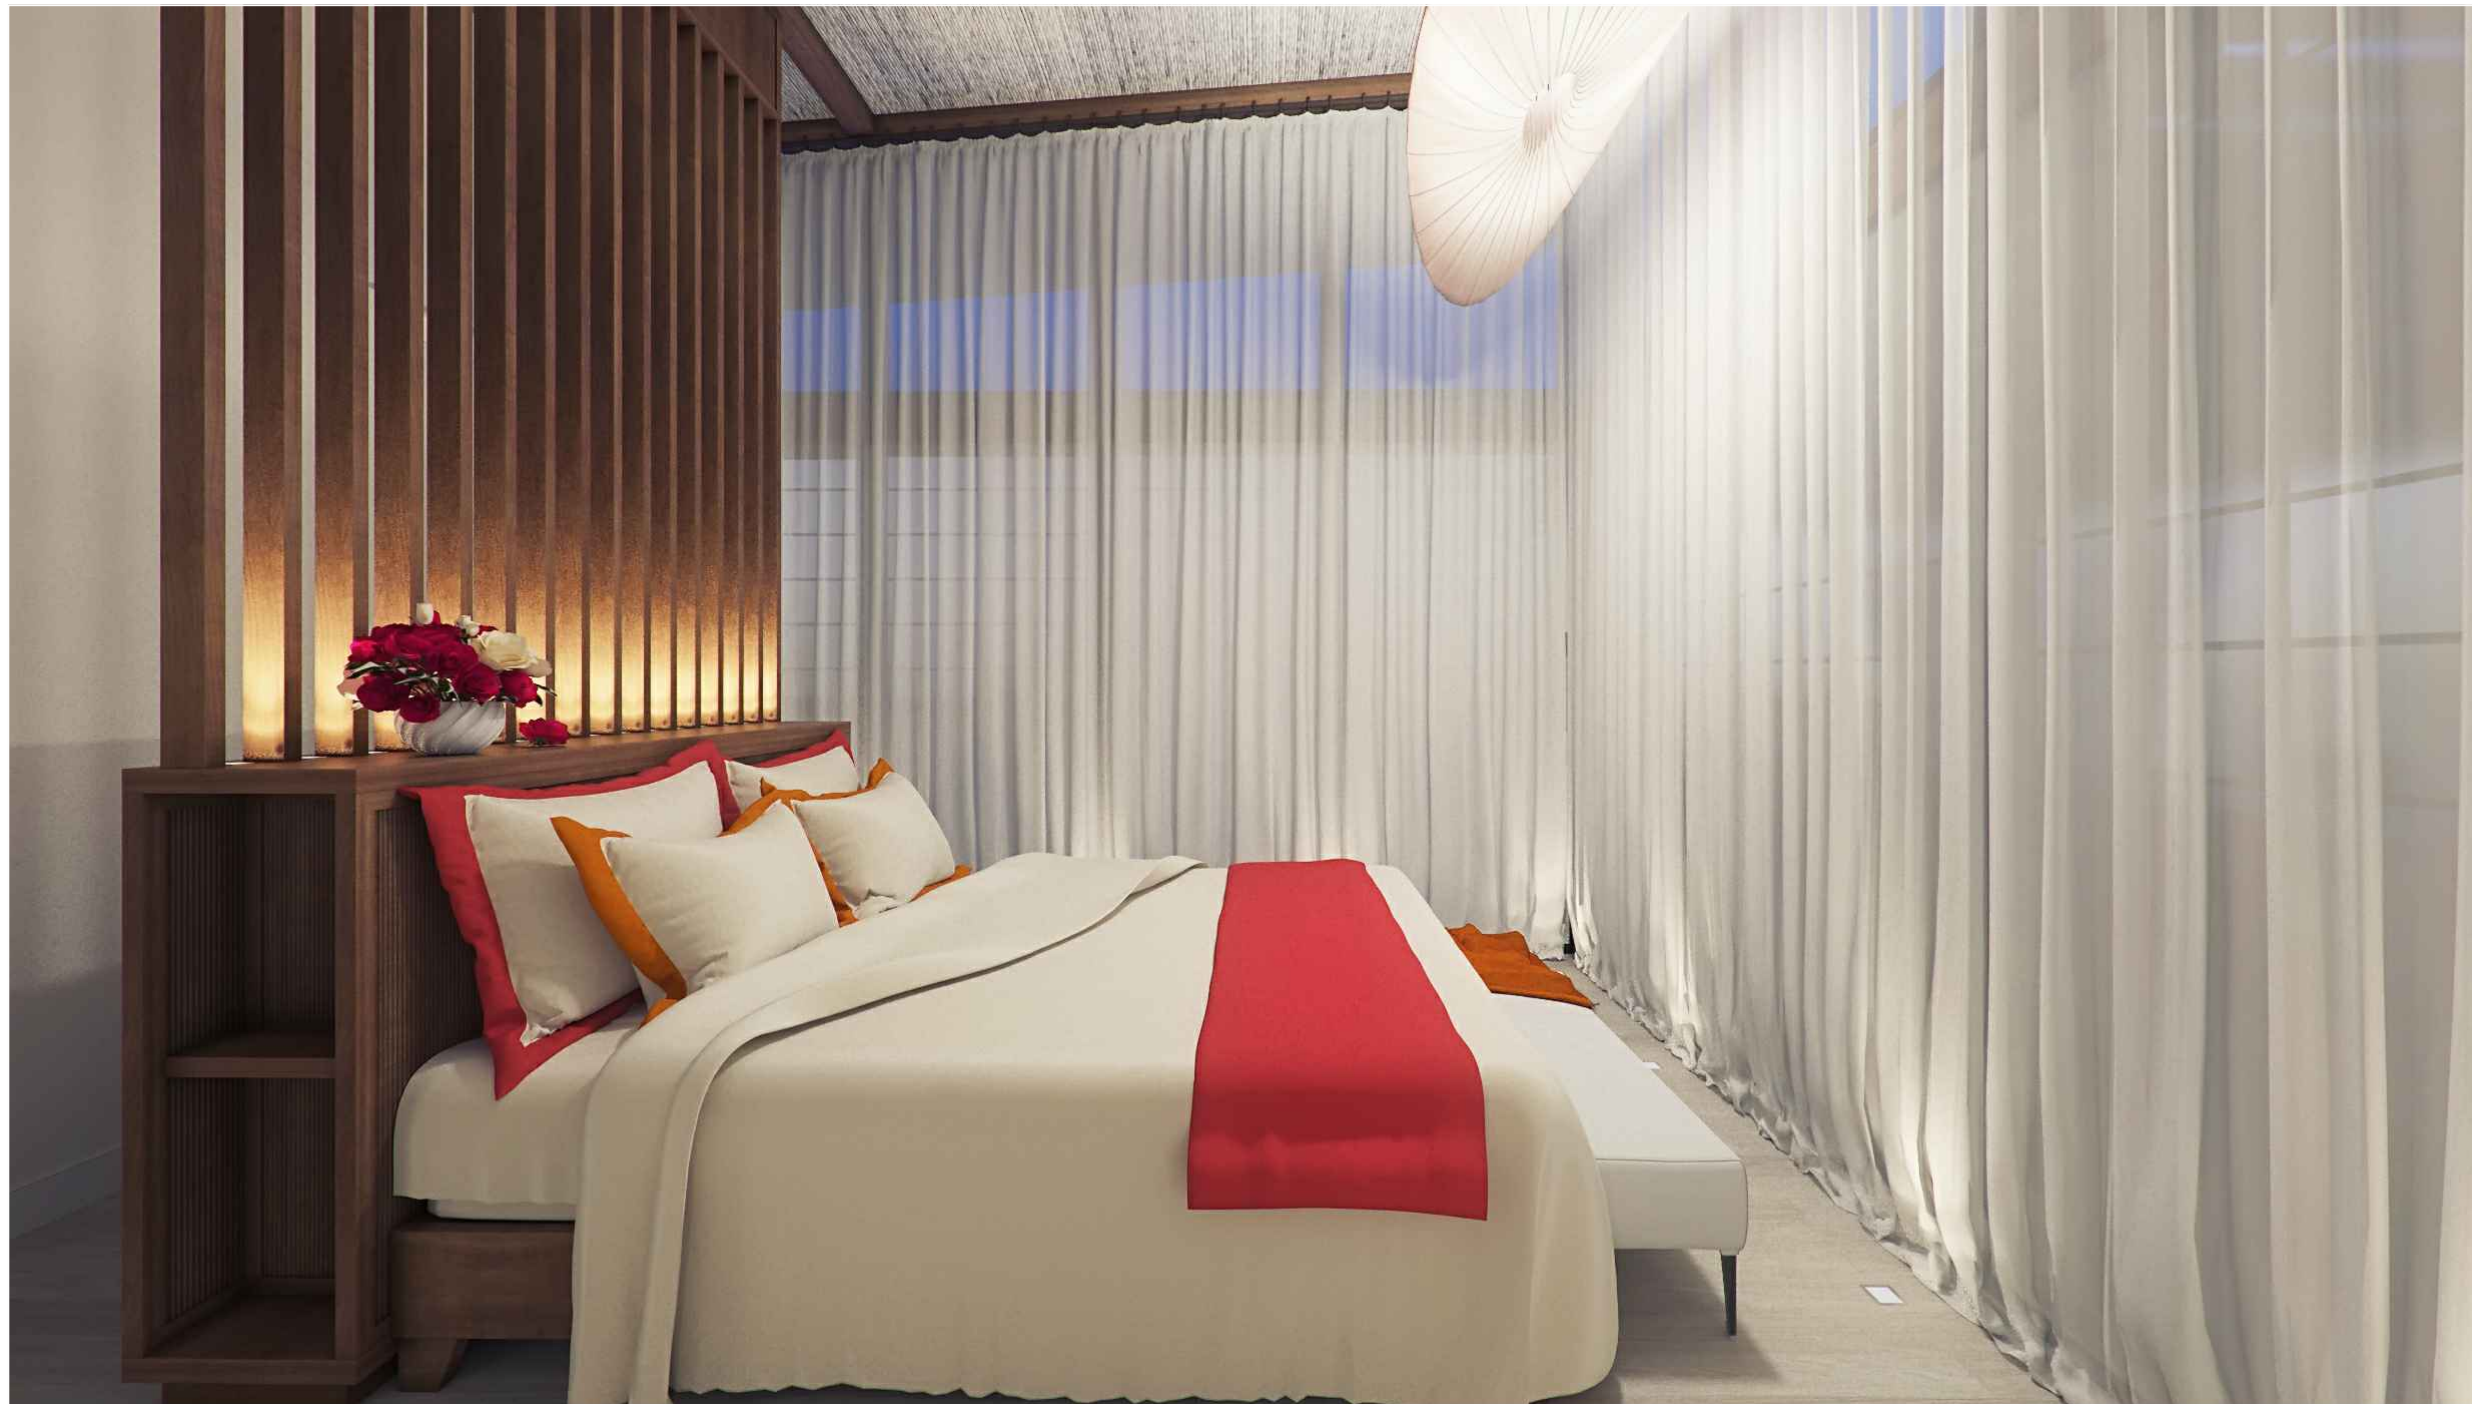

VOLUME PRIVACY
Architecture, Interior Design, Communication

CLIENT			ECOVILLAS		
DEVELOPMENT DRAWINGS					
PROJECT			TWO BEDROOM VILLA		
DRWG TITLE			BEDROOM		
DRAWN BY			NSH		
DATE			18.11.2015		
LOCATION		NOTES:			
N/A		ALL DIMENSIONS ARE IN MILLIMETERS. DO NOT SCALE			
CHECKED BY		ANP			
SCALE	1:100 @ A4	DRWG NO.		REV.	-
REVISIONS: