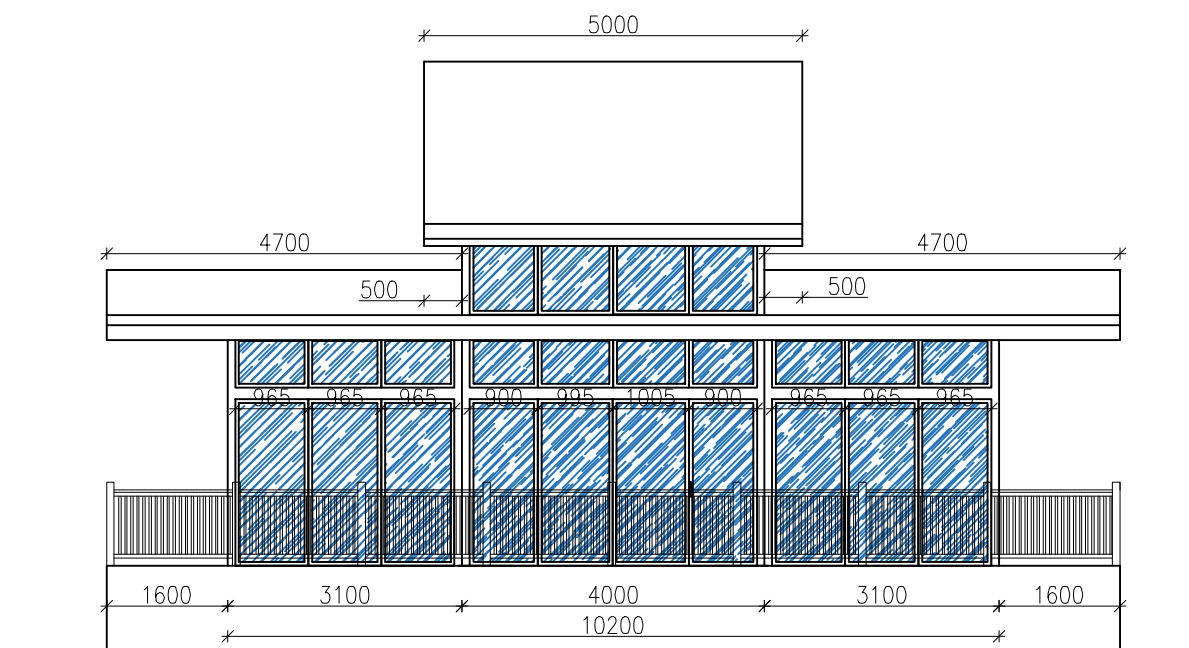

VOLUME PRIVACY
Architecture, Interior Design, Communication

CLIENT		ECOVILLAS	
DEVELOPMENT DRAWINGS			
PROJECT		TWO BEDROOM VILLA	
DRWG TITLE		ELEVATIONS	
DRAWN BY		NSH	
DATE		18.11.2015	
LOCATION	NOTES: ALL DIMENSIONS ARE IN MILLIMETERS, DO NOT SCALE		
N/A			
CHECKED BY	ANP		
SCALE	1:100 @ A4	DRWG NO.	REV. -
REVISIONS: