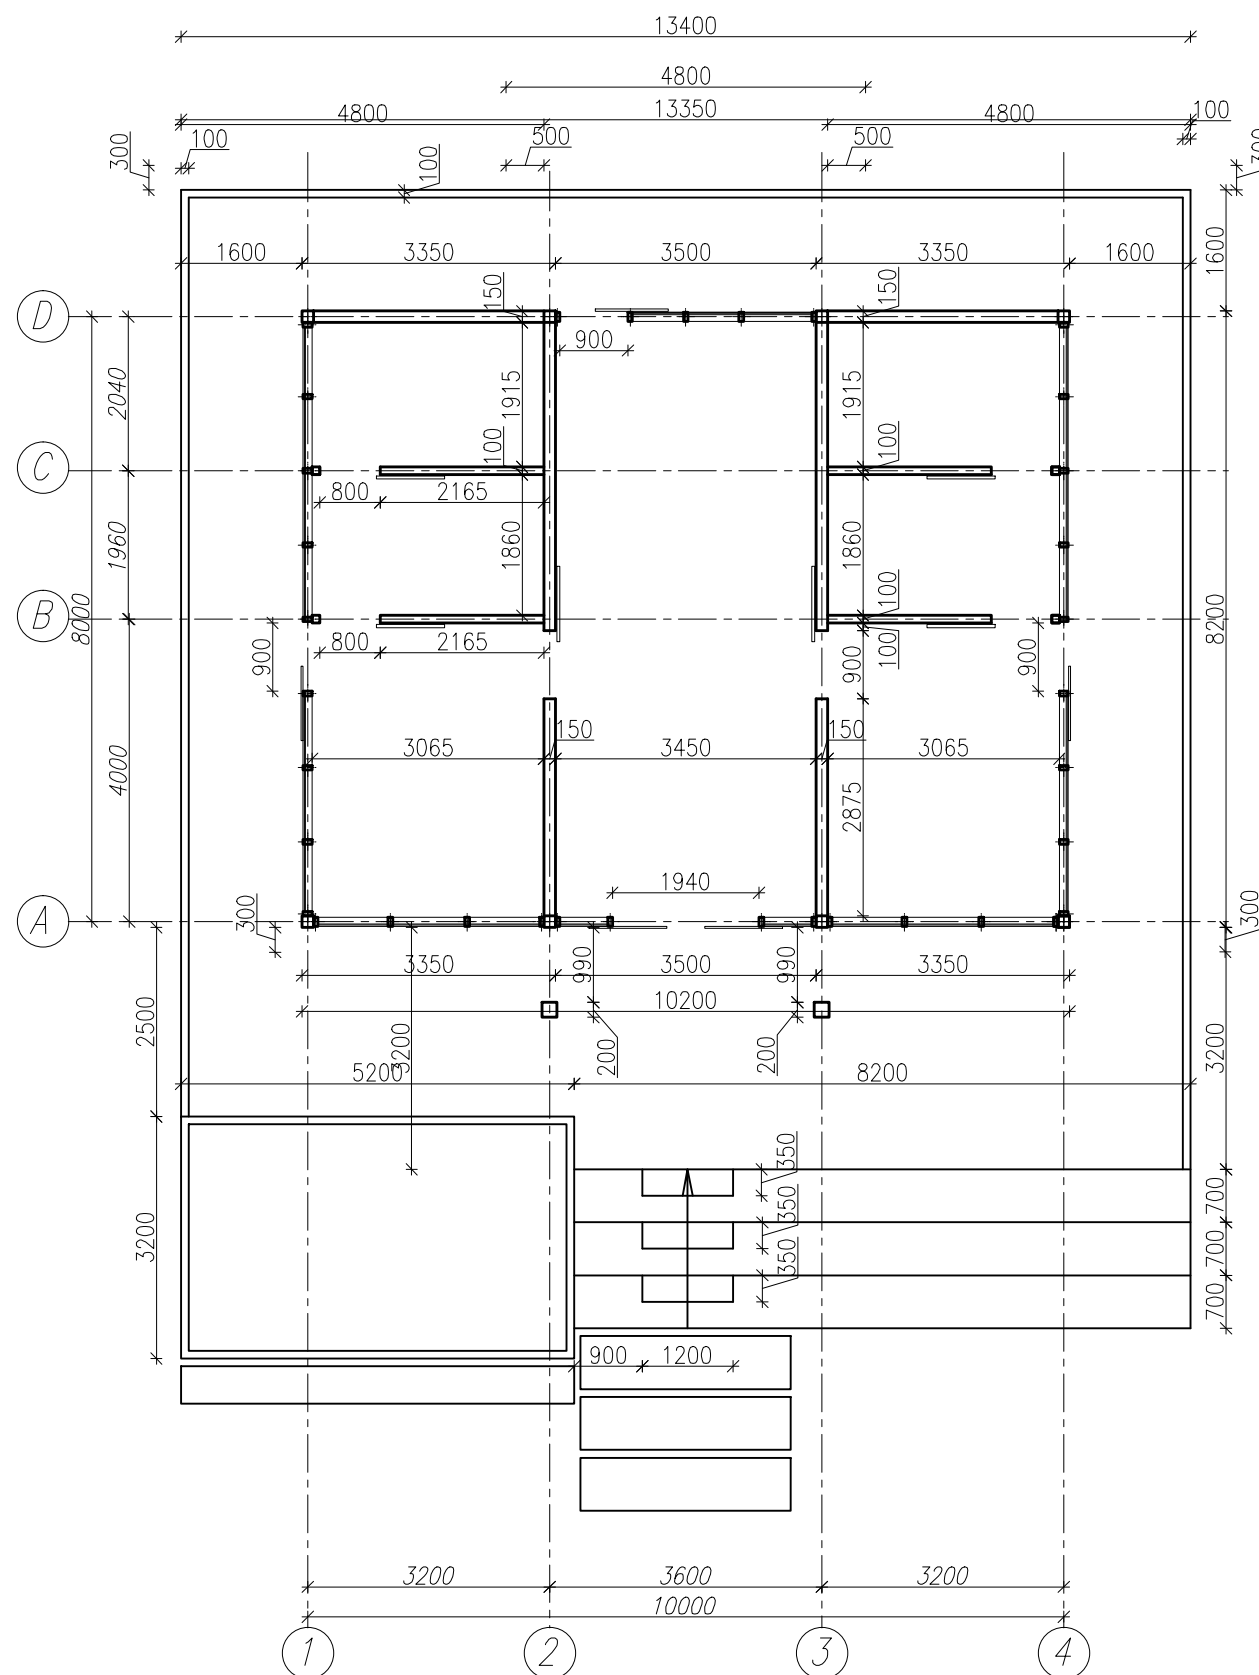

DEVELOPMENT DRAWINGS

PROJECT TWO BEDROOM VILLA

DRWG TITLE FLOOR LAYOUT. FURNITURE TYPE 2

DRAWN BY NSH

DATE 18.11.2015

LOCATION N/A

NOTES:
ALL DIMENSIONS ARE IN MILLIMETERS;
DO NOT SCALE

CHECKED BY ANP

SCALE 1:100 @ A4

DRWG NO. REV. -

REVISIONS:

VOLUME PRIVACY
Architecture, Interior Design, Communication

CLIENT		ECOVILLAS	
DEVELOPMENT DRAWINGS			
PROJECT		TWO BEDROOM VILLA	
DRWG TITLE		FLOOR LAYOUT. DIMENTIONS	
DRAWN BY		NSH	
DATE		18.11.2015	
LOCATION	N/A	NOTES: ALL DIMENSIONS ARE IN MILLIMETERS; DO NOT SCALE	
CHECKED BY	ANP		
SCALE	1:100 @ A4	DRWG NO.	REV. -
REVISIONS:			