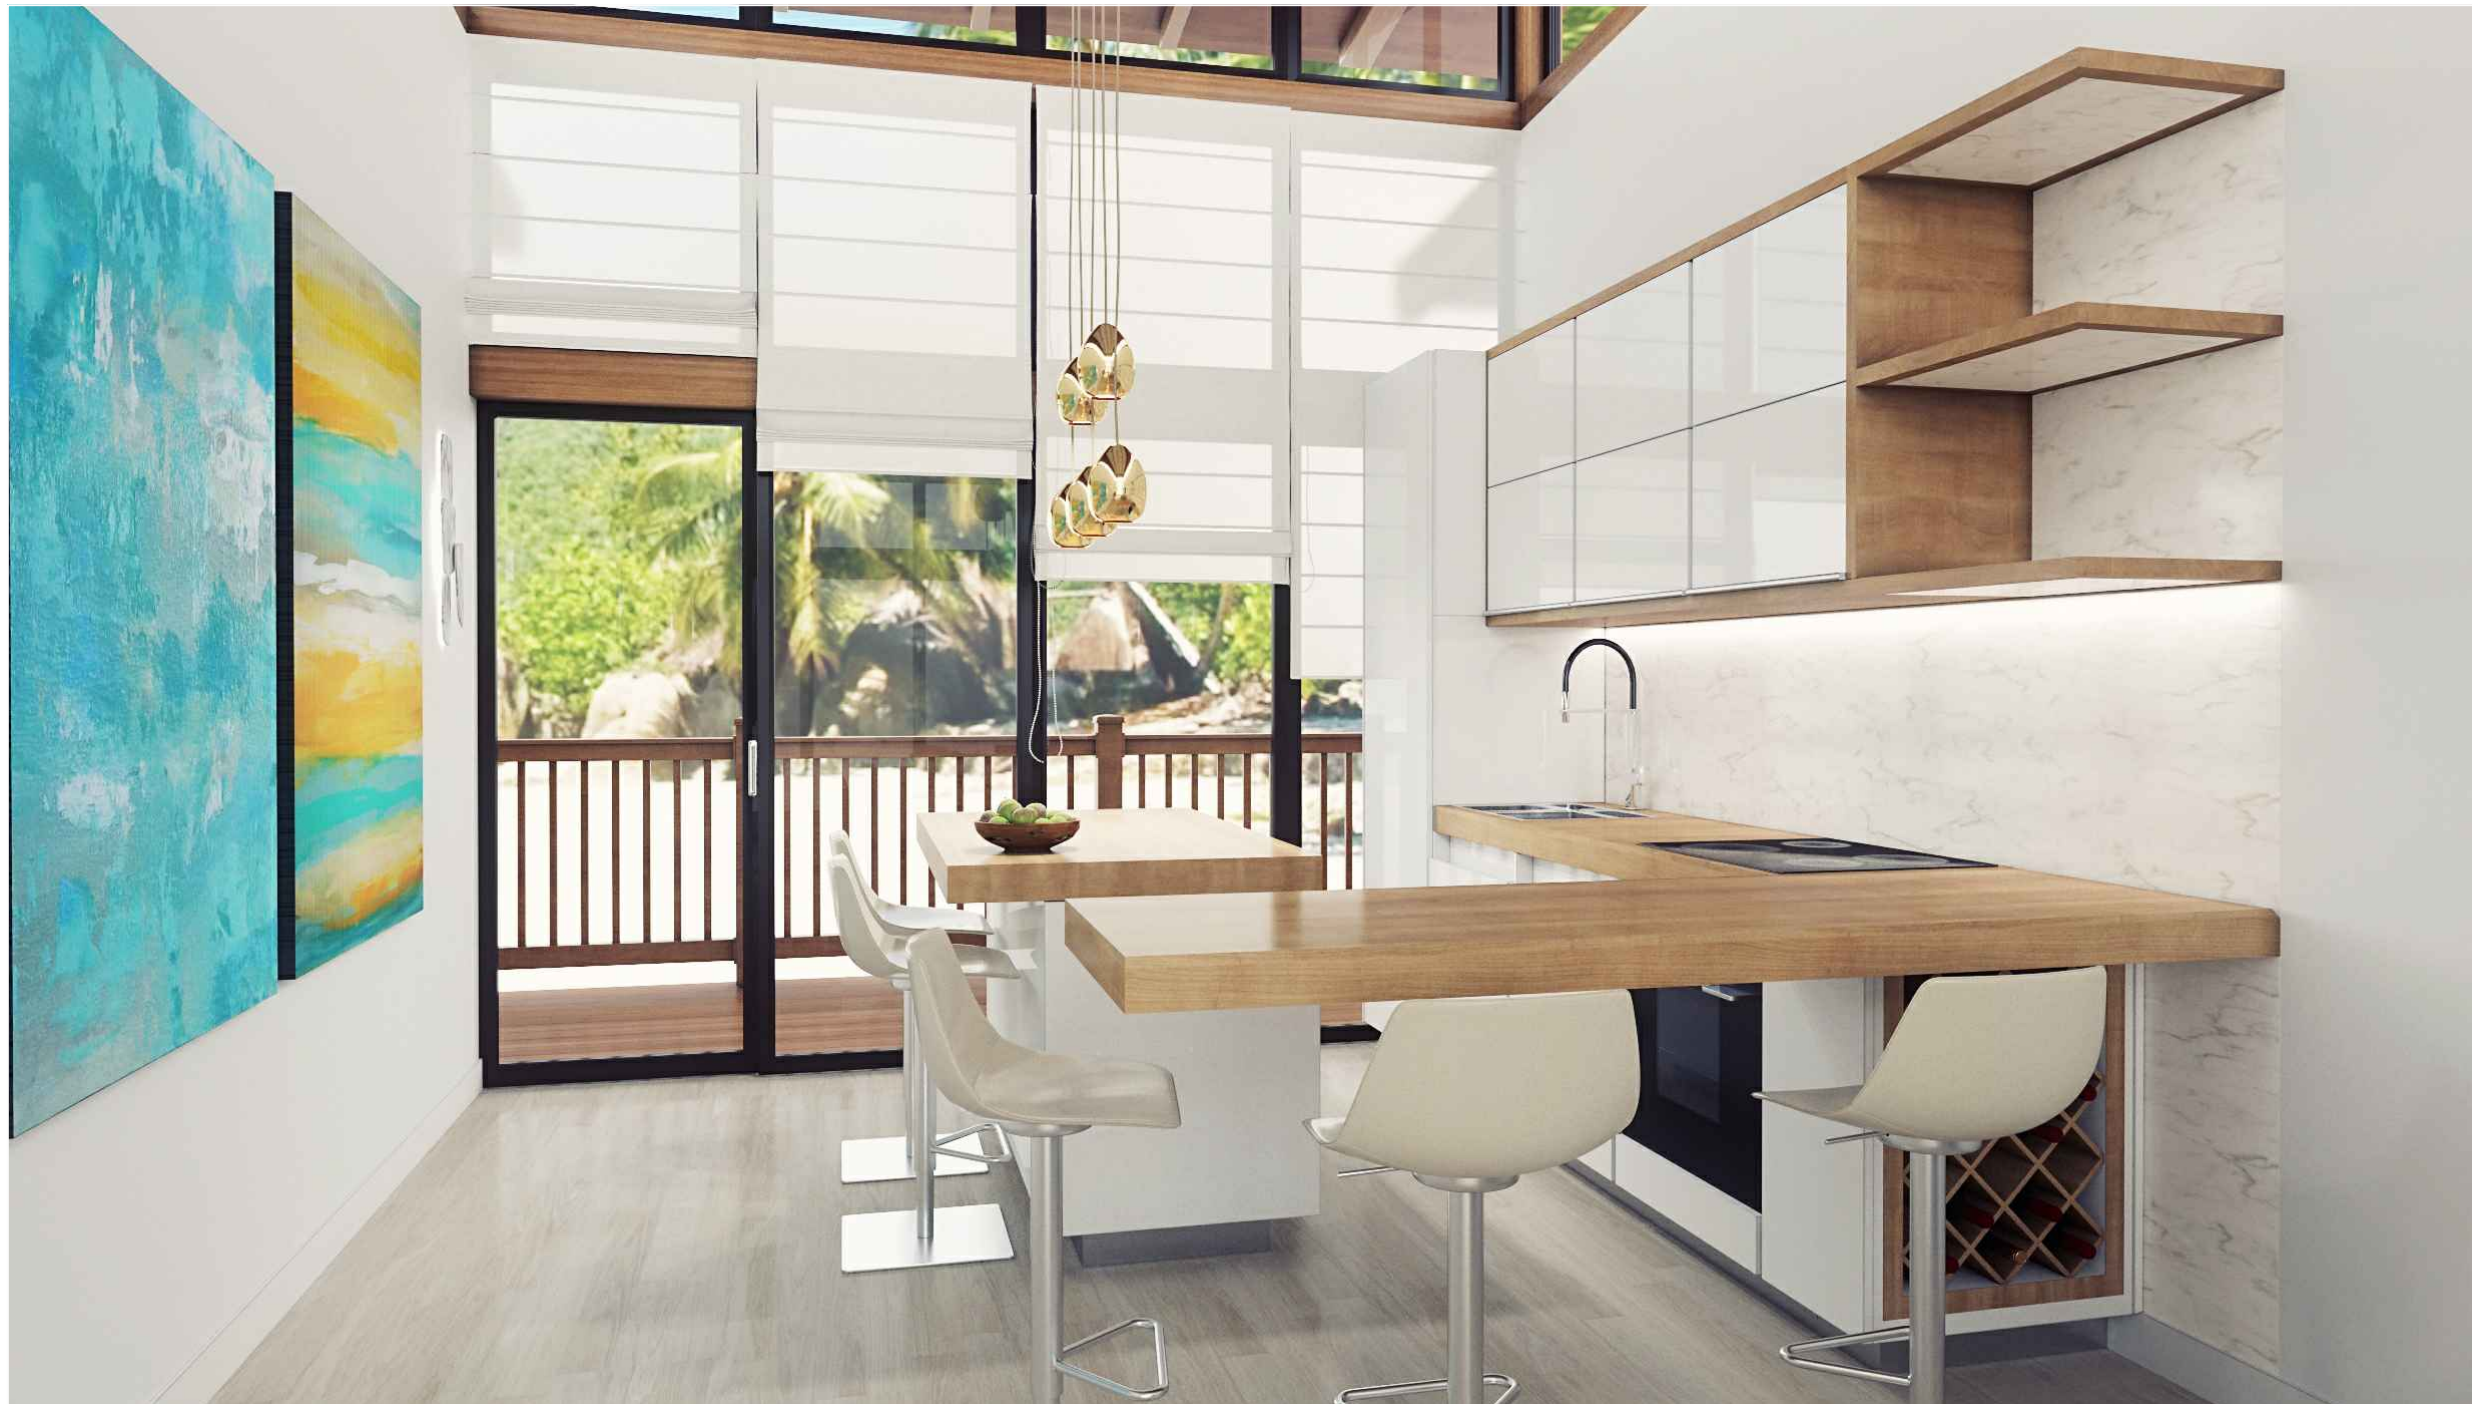

VOLUME PRIVACY
Architecture, Interior Design, Communication

CLIENT		ECOVILLAS	
DEVELOPMENT DRAWINGS			
PROJECT		TWO BEDROOM VILLA	
DRWG TITLE		LIVING ROOM WITH OPEN KITCHEN	
DRAWN BY		NSH	
DATE		18.11.2015	
LOCATION	N/A	NOTES: ALL DIMENSIONS ARE IN MILLIMETERS, DO NOT SCALE	
CHECKED BY	ANP		
SCALE	1:100 @ A4	DRWG NO.	REV. -

REVISIONS: