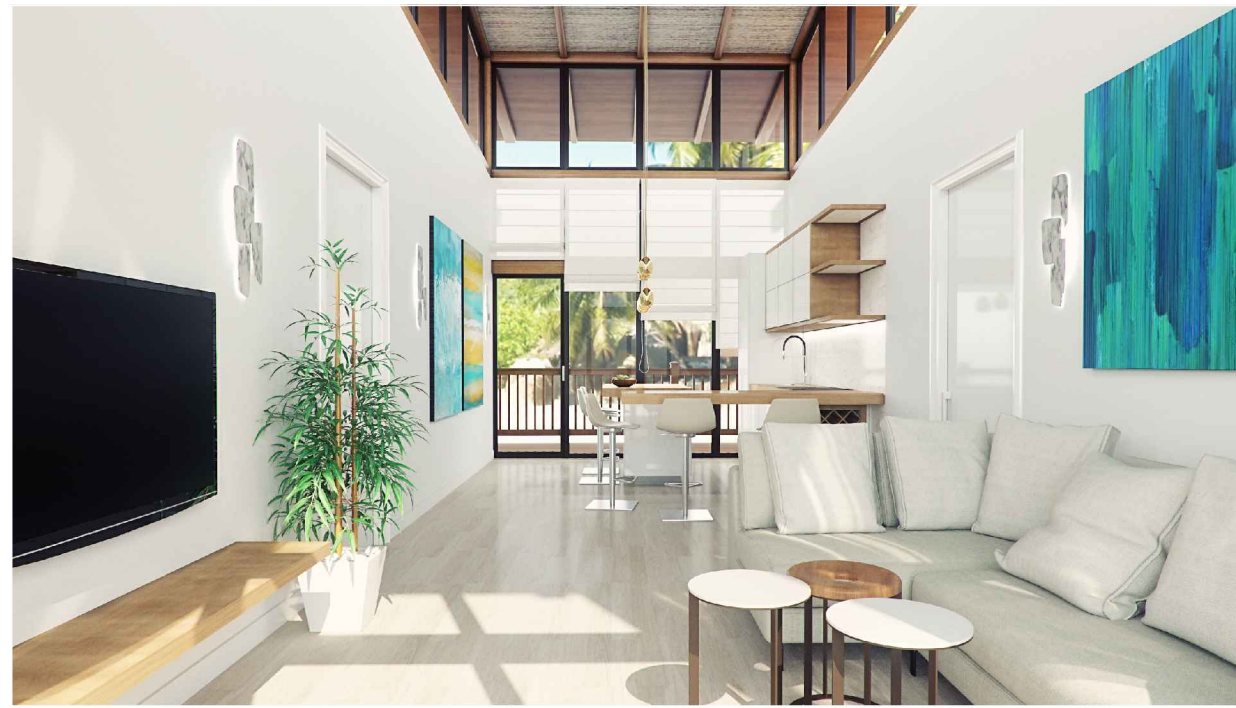

VOLUME PRIVACY
Architecture, Interior Design, Communication