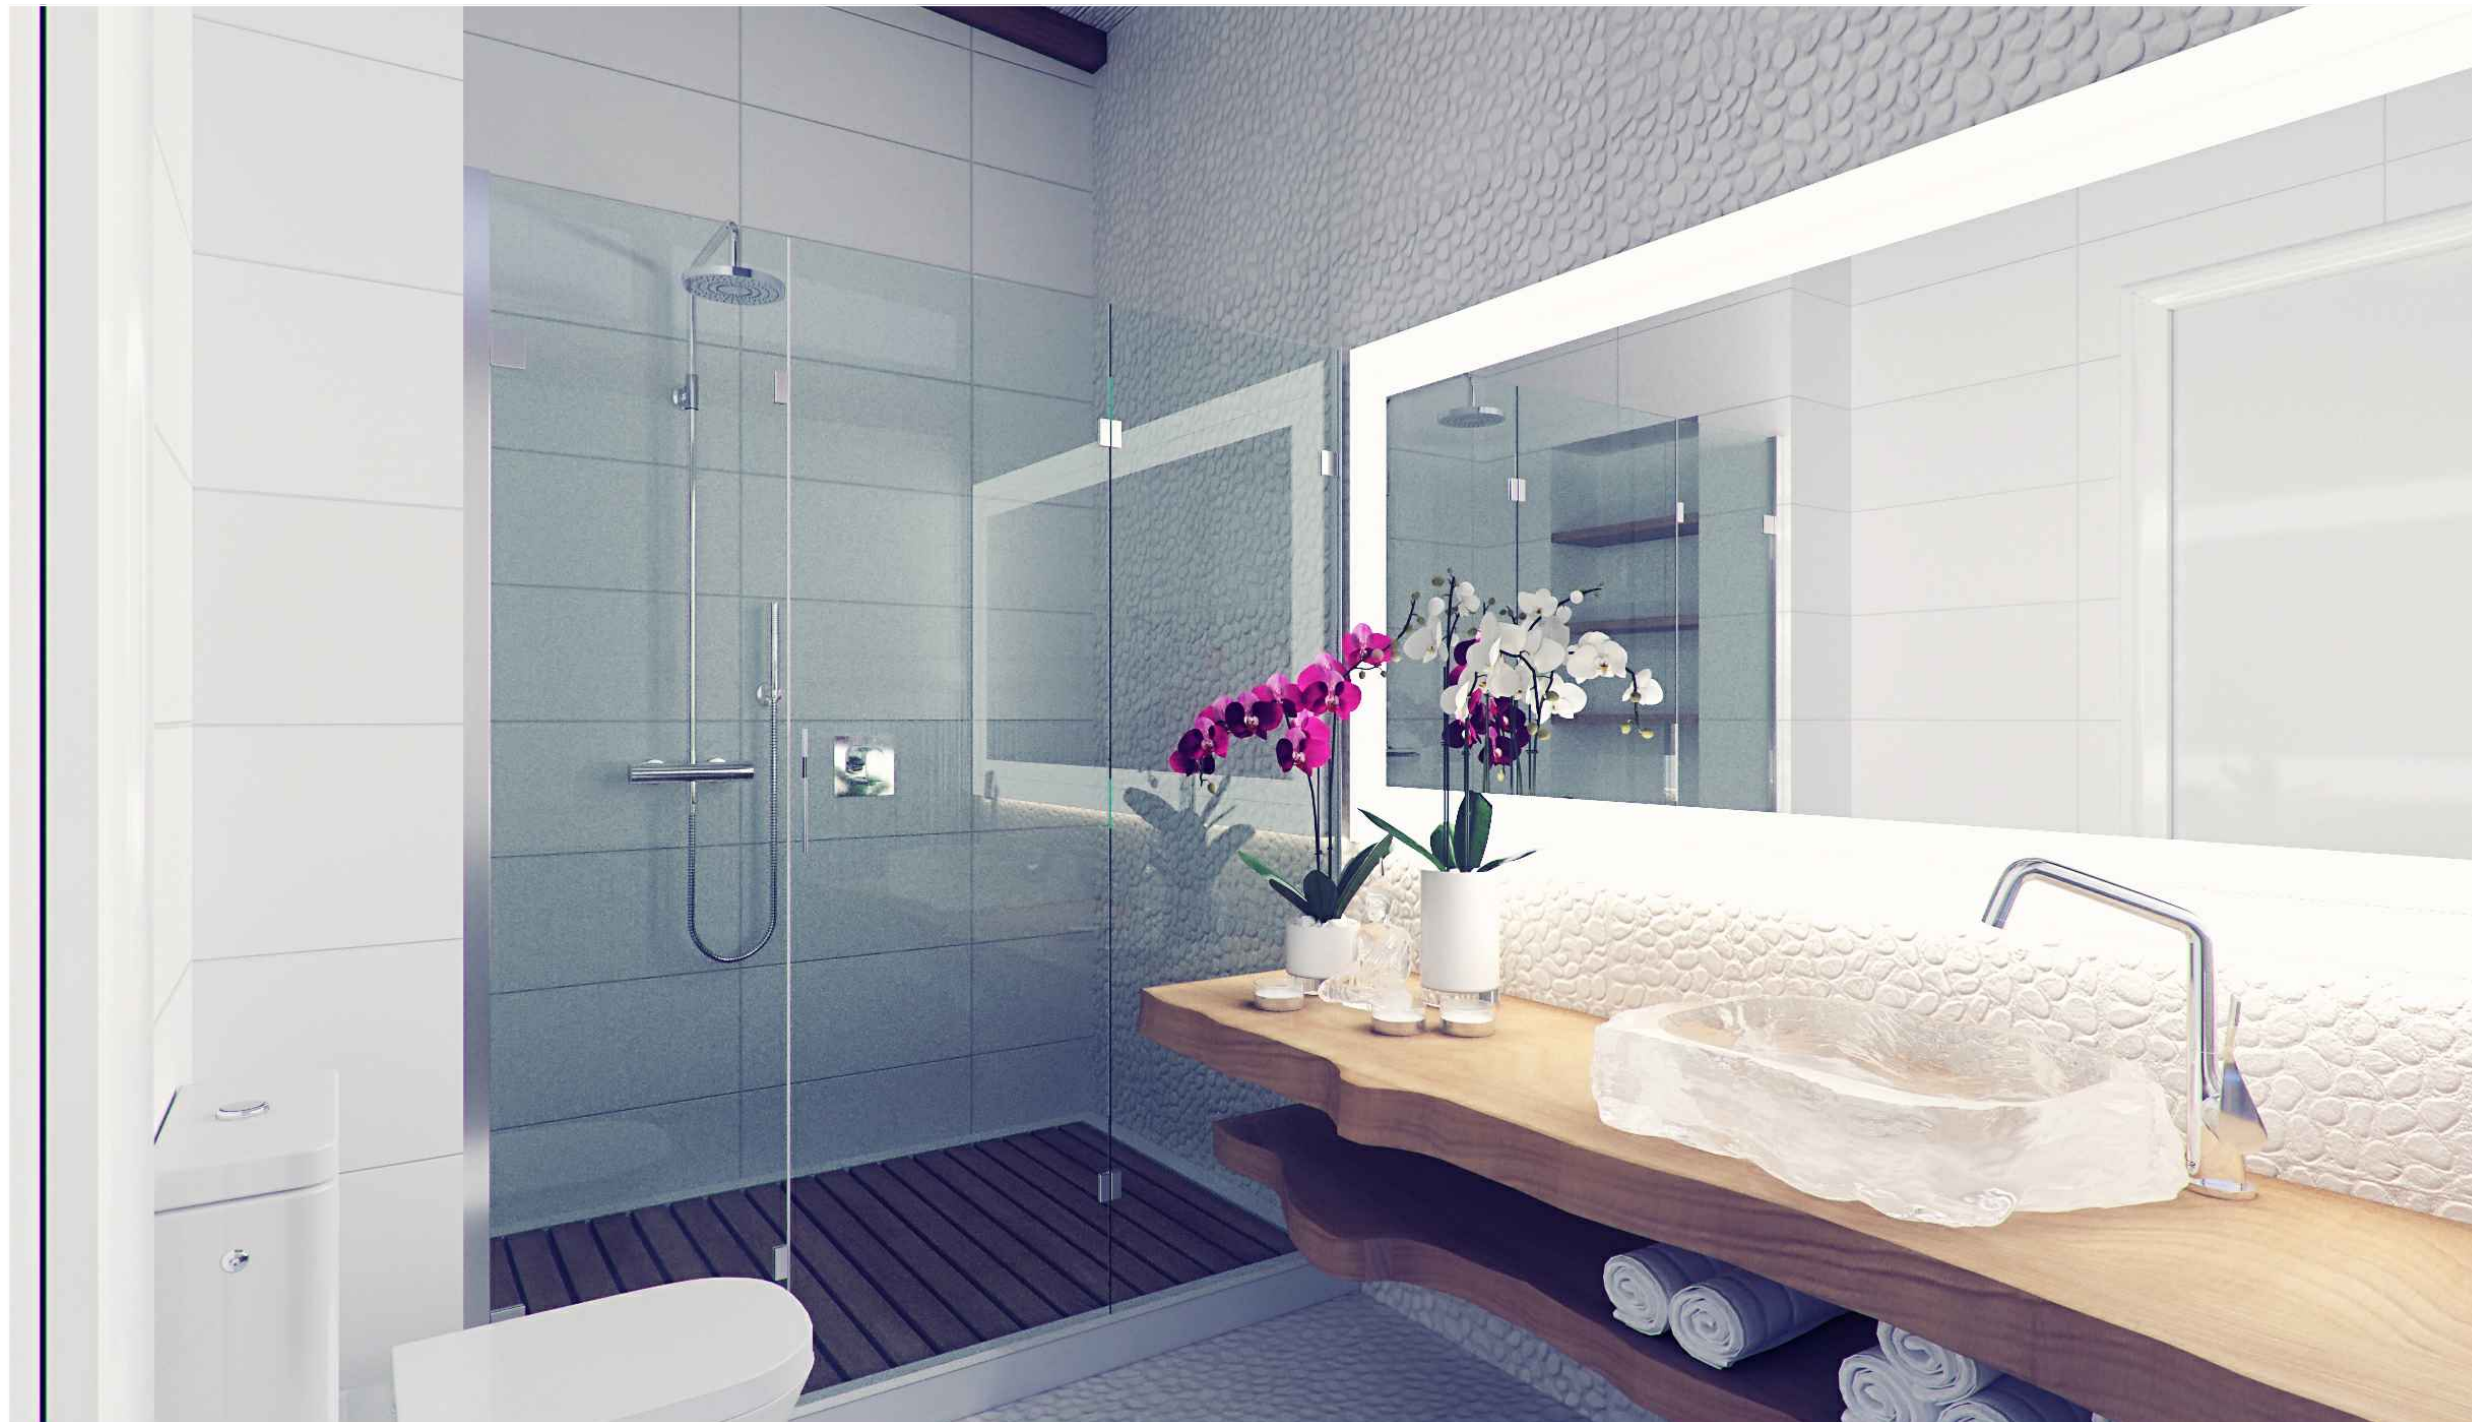

VOLUME PRIVACY
Architecture, Interior Design, Communication

CLIENT			ECOVILLAS
DEVELOPMENT DRAWINGS			
PROJECT			TWO BEDROOM VILLA
DRWG TITLE			BATHROOM
DRAWN BY			NSH
DATE			18.11.2015
LOCATION	N/A	NOTES:	ALL DIMENSIONS ARE IN MILLIMETERS. DO NOT SCALE
CHECKED BY	ANP		
SCALE	1:100 @ A4	DRWG NO.	REV. -
REVISIONS: