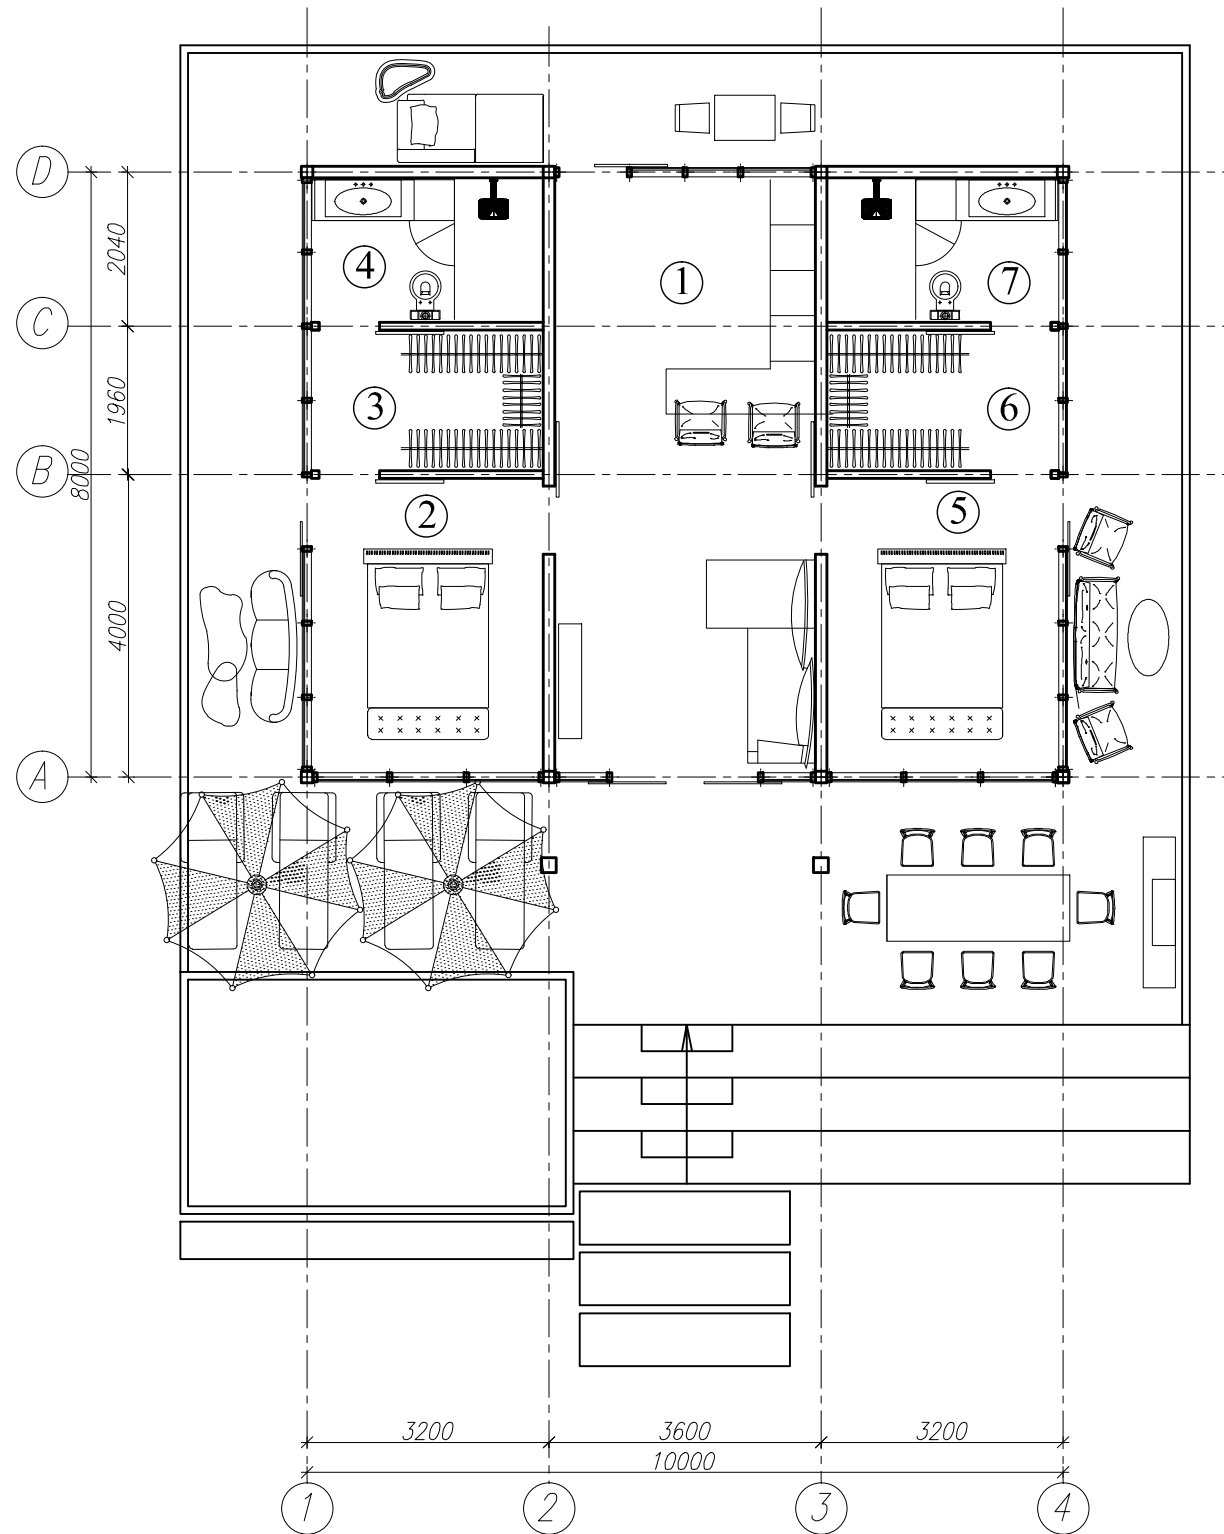

VOLUME PRIVACY
Architecture, Interior Design, Communication

Explication

Nº	Name	Area, m2
1	Living room with open kitchen	27
2	Bedroom 1	12
3	Walkin closet 1	6
4	Bathroom 1	6
5	Bedroom 2	12
6	Walkin closet 2	6
7	Bathroom 2	6
	Total	75

CLIENT			ECOVILLAS
DEVELOPMENT DRAWINGS			
PROJECT			TWO BEDROOM VILLA
DRWG TITLE			FLOOR LAYOUT. FURNITURE TYPE I
DRAWN BY			NSH
DATE			18.11.2015
LOCATION	N/A		NOTES: ALL DIMENSIONS ARE IN MILLIMETERS; DO NOT SCALE
CHECKED BY	ANP		
SCALE	1:100 @ A4	DRWG NO.	REV. -
REVISIONS: