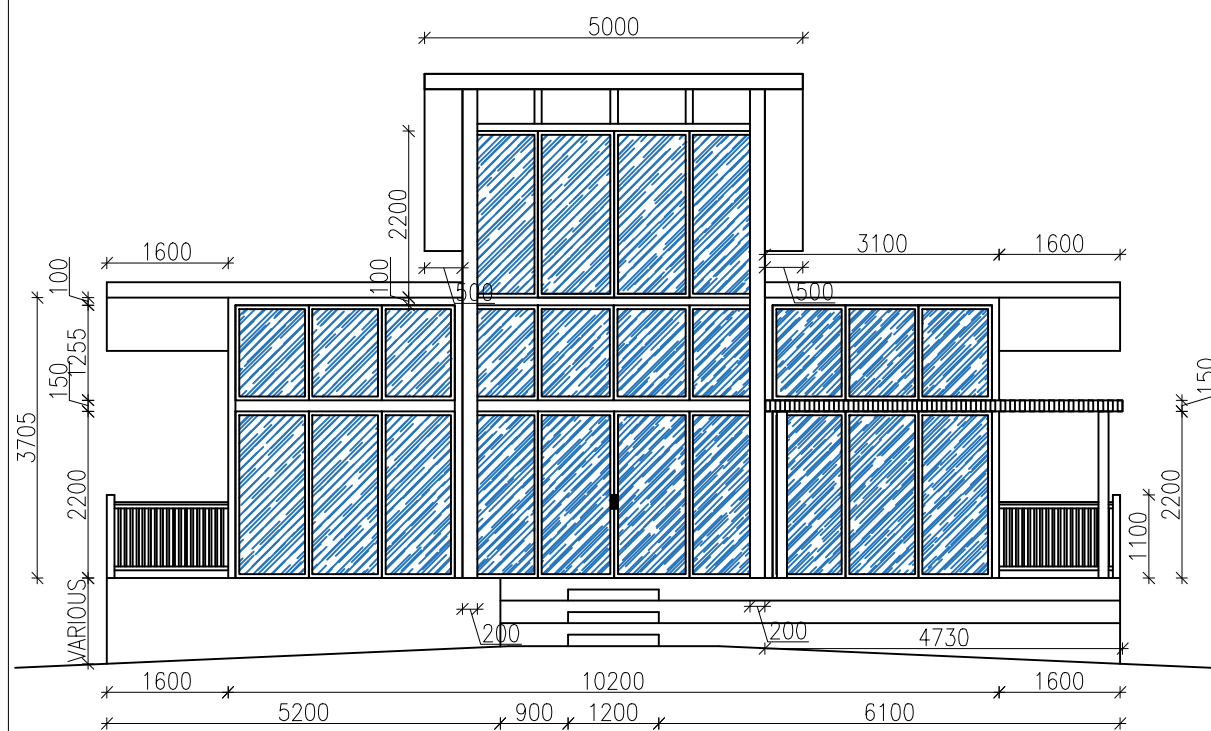

VOLUME PRIVACY
Architecture, Interior Design, Communication

CLIENT		ECOVILLAS	
DEVELOPMENT DRAWINGS			
PROJECT		TWO BEDROOM VILLA	
DRWG TITLE		ELEVATIONS	
DRAWN BY		NSH	
DATE		18.11.2015	
LOCATION	NOTES: ALL DIMENSIONS ARE IN MILLIMETERS, DO NOT SCALE		
N/A			
CHECKED BY	ANP		
SCALE	1:100 @ A4	DRWG NO.	REV. -
REVISIONS: