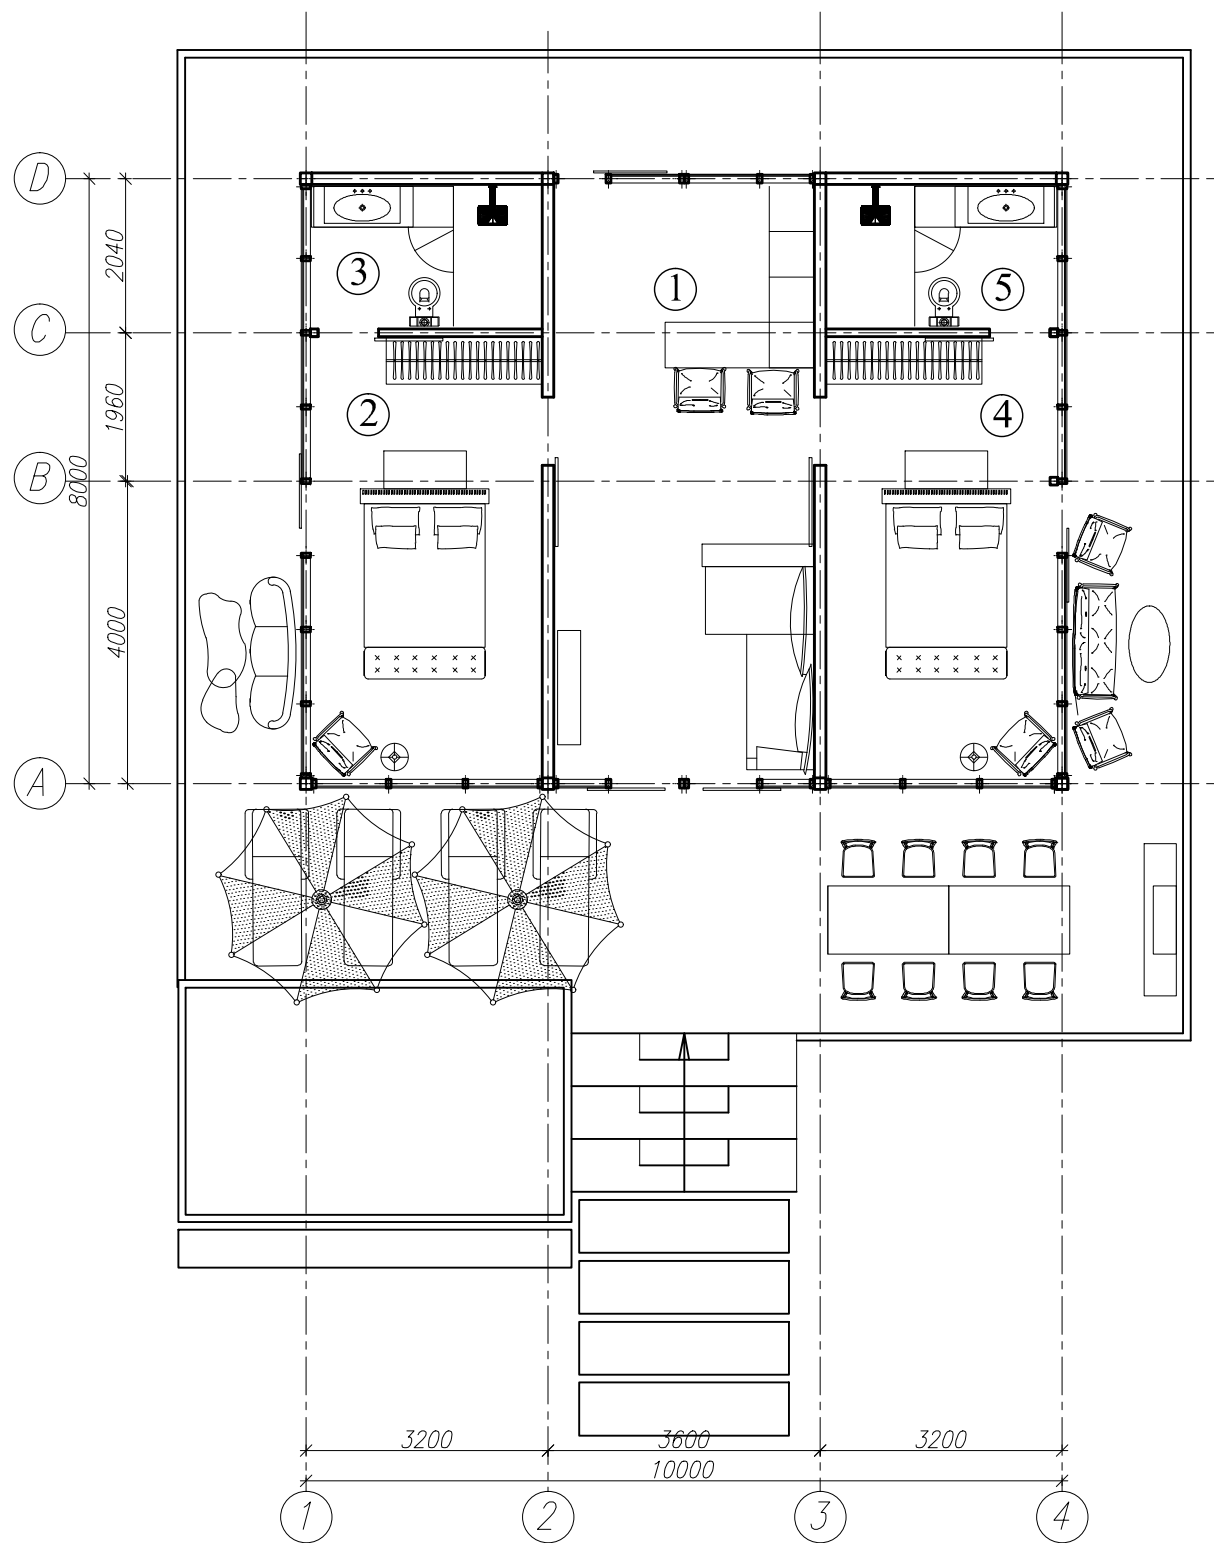

VOLUME PRIVACY
Architecture, Interior Design, Communication

Explication

Nº	Name	Area, m2
1	Living room with open kitchen	27
2	Bedroom 1	18
3	Bathroom 1	6
4	Bedroom 2	18
5	Bathroom 2	6
	Total	75

CLIENT ECOVILLAS

DEVELOPMENT DRAWINGS

PROJECT TWO BEDROOM VILLA

DRWG TITLE FLOOR LAYOUT. FURNITURE TYPE 2

DRAWN BY NSH

DATE 18.11.2015

LOCATION N/A

NOTES:
ALL DIMENSIONS ARE IN MILLIMETERS;
DO NOT SCALE

CHECKED BY ANP

SCALE 1:100 @ A4

DRWG NO. REV. -

REVISIONS: