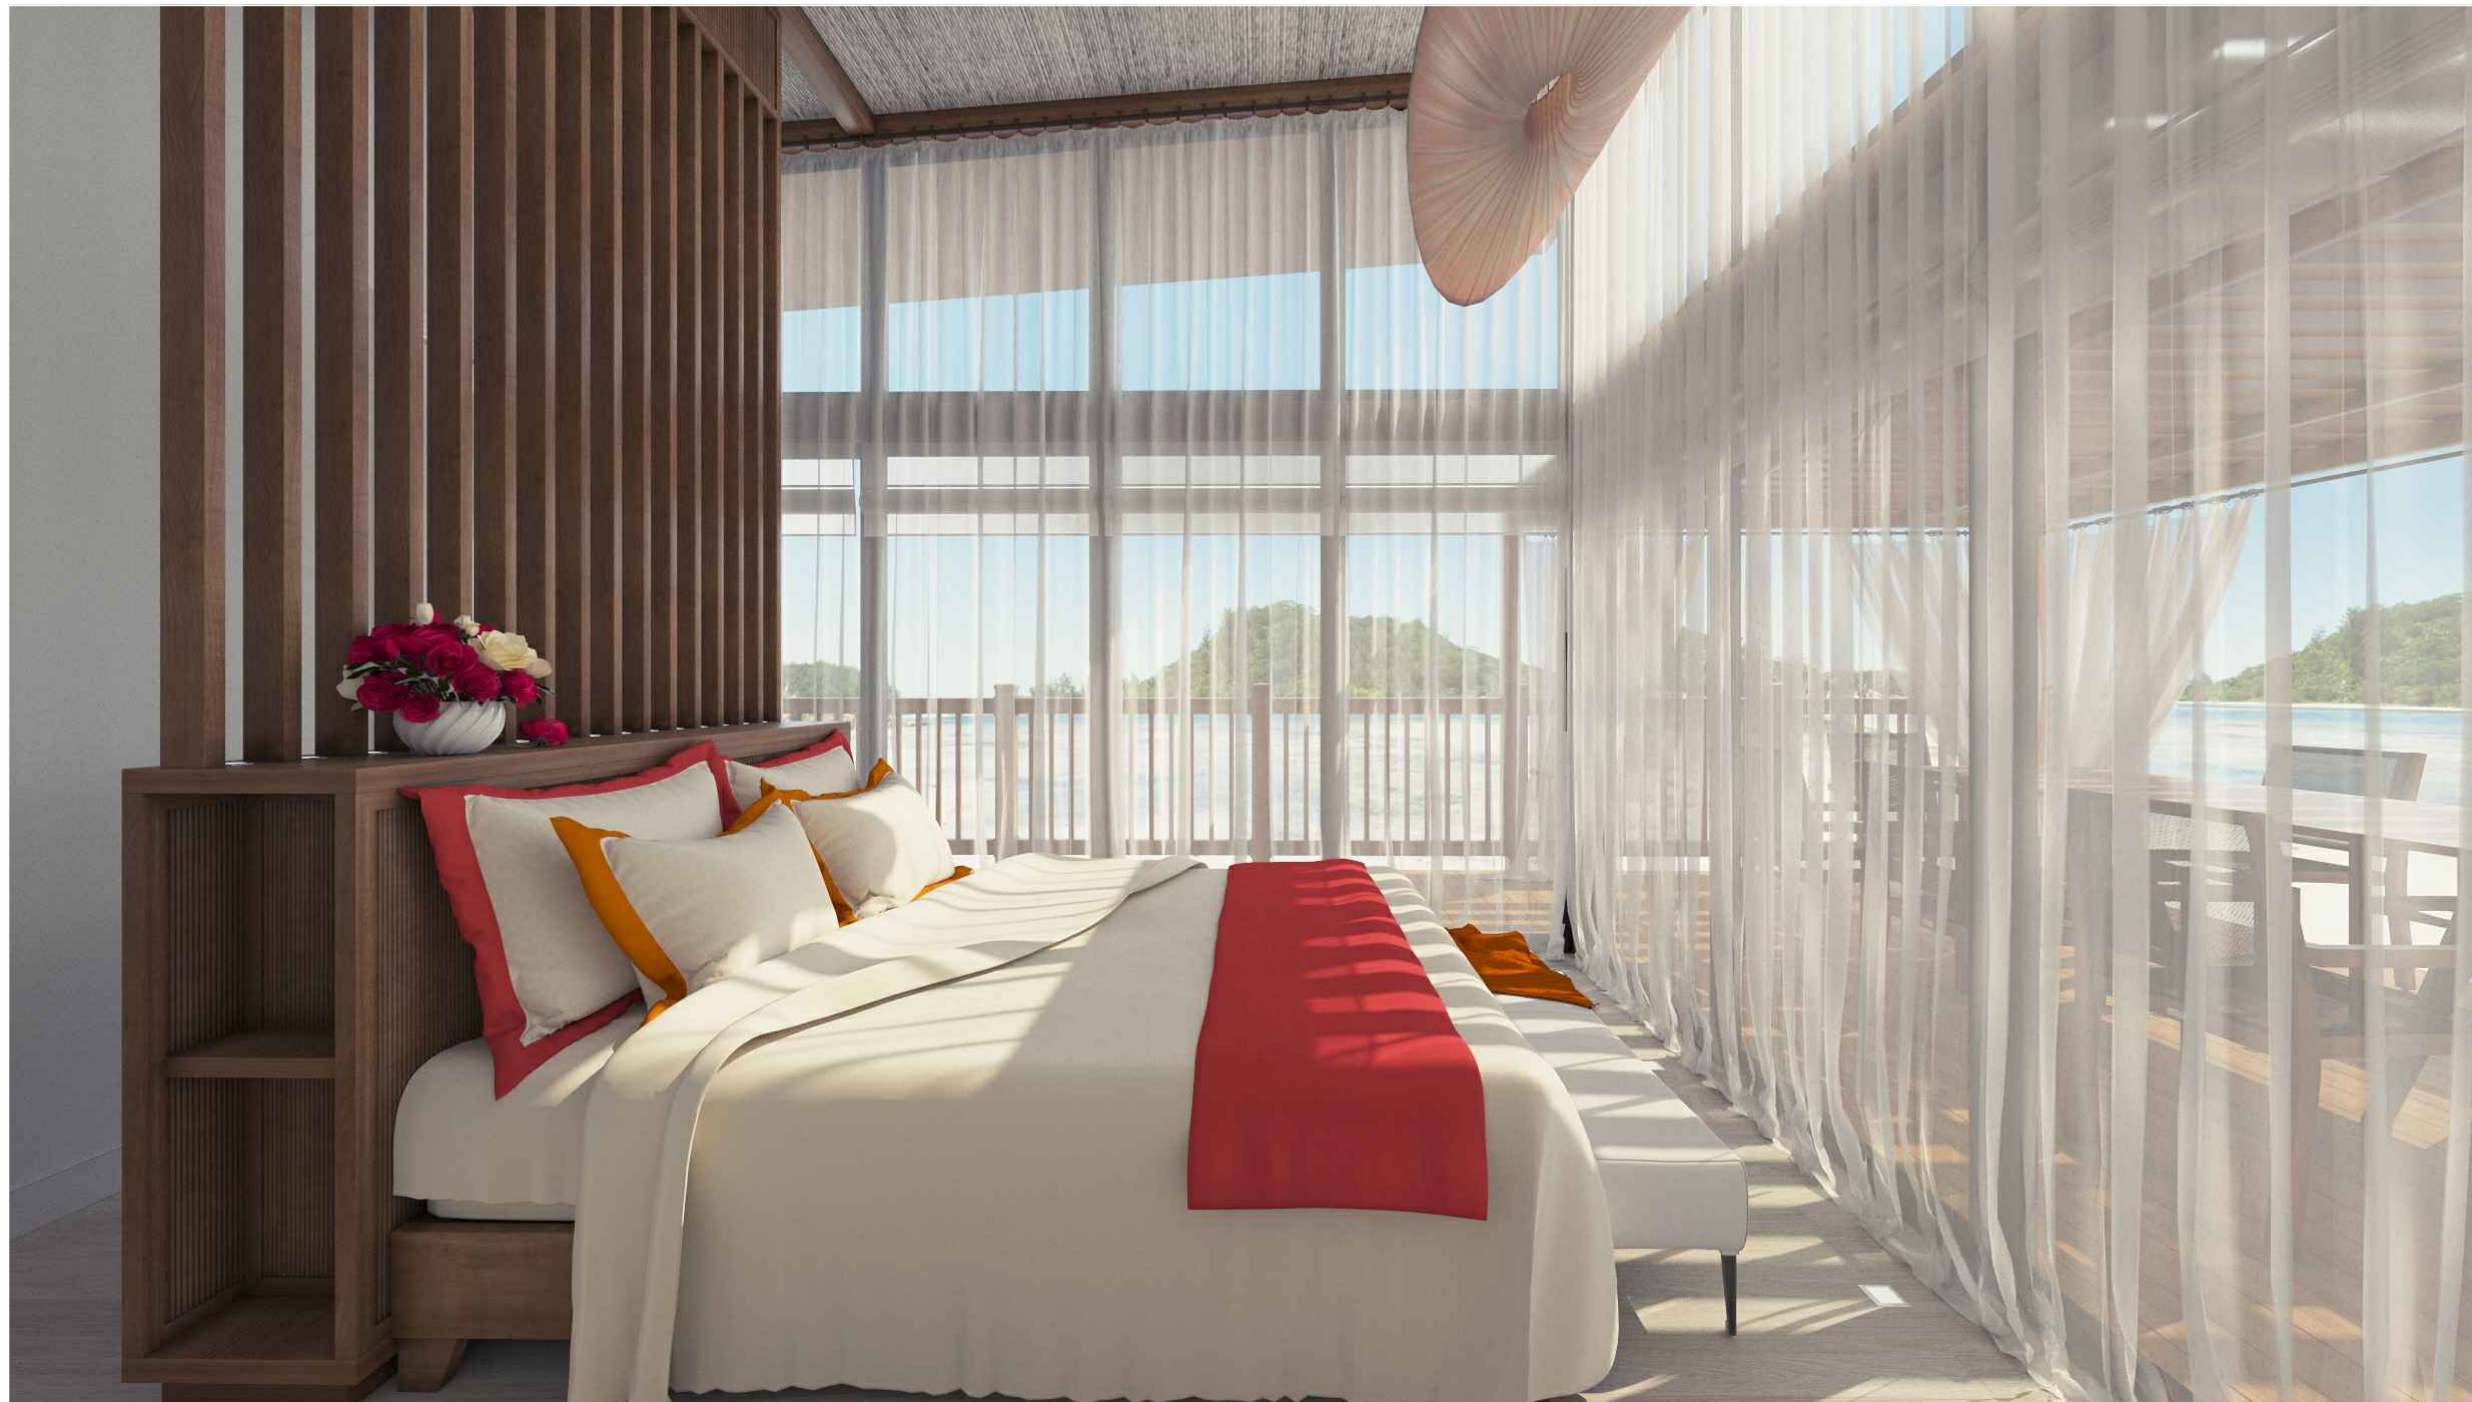

VOLUME PRIVACY
Architecture, Interior Design, Communication

CLIENT		ECOVILLAS	
DEVELOPMENT DRAWINGS			
PROJECT		TWO BEDROOM VILLA	
DRWG TITLE		BEDROOM	
DRAWN BY		NSH	
DATE		18.11.2015	
LOCATION	N/A	NOTES: ALL DIMENSIONS ARE IN MILLIMETERS, DO NOT SCALE	
CHECKED BY	ANP		
SCALE	1:100 @ A4	DRWG NO.	REV. -
REVISIONS: