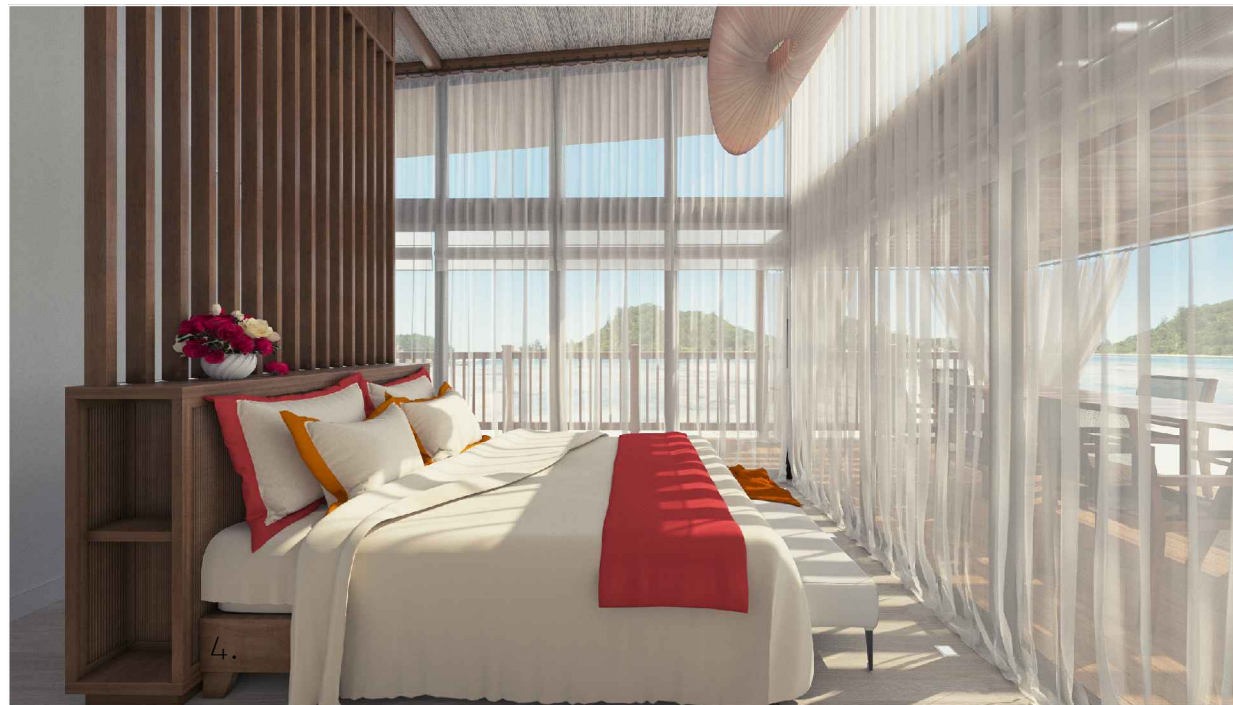

VOLUME PRIVACY
Architecture, Interior Design, Communication