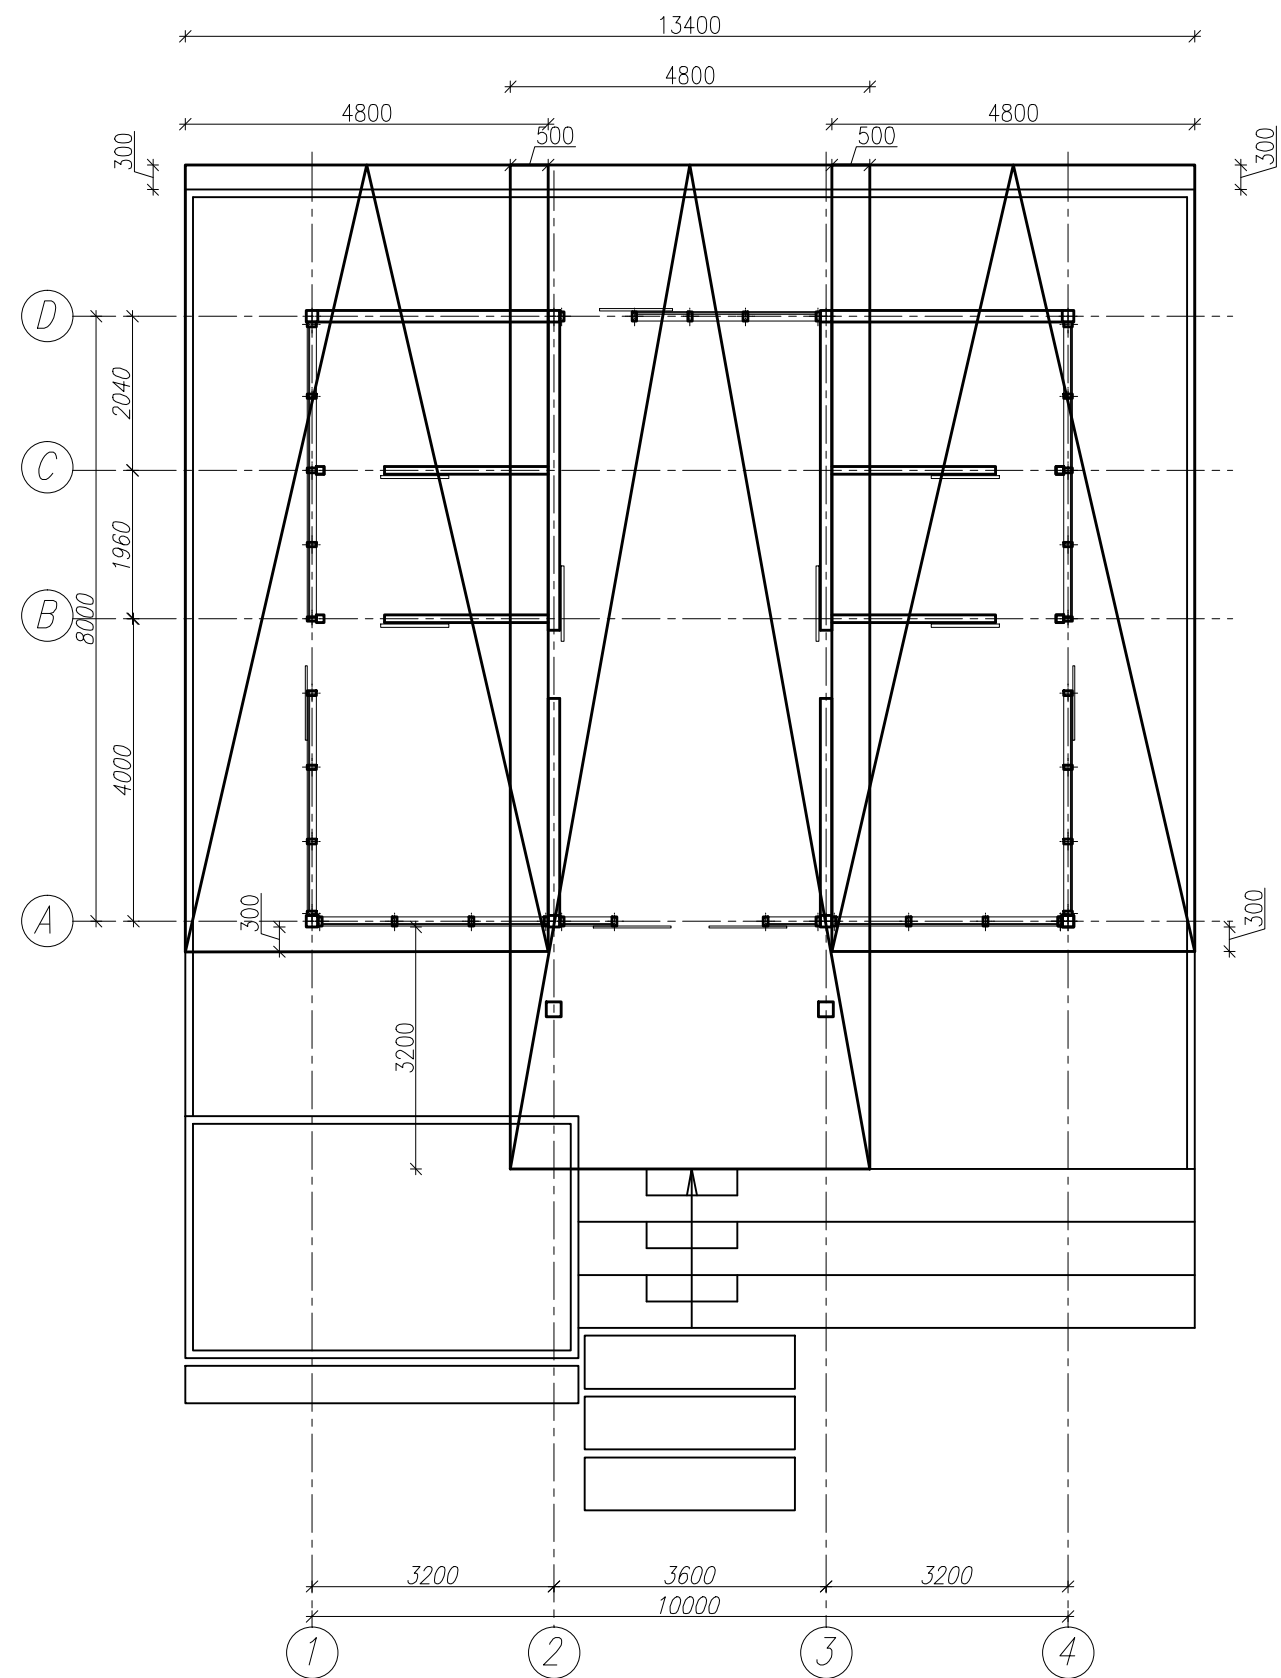

DEVELOPMENT DRAWINGS

PROJECT TWO BEDROOM VILLA

DRWG TITLE FLOOR LAYOUT. FURNITURE TYPE 2

DRAWN BY NSH

DATE 18.11.2015

LOCATION N/A

NOTES:
ALL DIMENSIONS ARE IN MILLIMETERS;
DO NOT SCALE

CHECKED BY ANP

SCALE 1:100 @ A4

DRWG NO. REV. -

REVISIONS:

VOLUME PRIVACY
Architecture, Interior Design, Communication

CLIENT		ECOVILLAS	
DEVELOPMENT DRAWINGS			
PROJECT		TWO BEDROOM VILLA	
DRWG TITLE		FLOOR LAYOUT. DIMENTIONS	
DRAWN BY		NSH	
DATE		18.11.2015	
LOCATION	N/A	NOTES: ALL DIMENSIONS ARE IN MILLIMETERS; DO NOT SCALE	
CHECKED BY	ANP		
SCALE	1:100 @ A4	DRWG NO.	REV. -
REVISIONS:			

VOLUME PRIVACY
Architecture, Interior Design, Communication

CLIENT		ECOVILLAS	
DEVELOPMENT DRAWINGS			
PROJECT		TWO BEDROOM VILLA	
DRWG TITLE		ROOF LAYOUT	
DRAWN BY		NSH	
DATE		18.11.2015	
LOCATION	N/A	NOTES: ALL DIMENSIONS ARE IN MILLIMETERS; DO NOT SCALE	
CHECKED BY	ANP	SCALE	1:100 @ A4
SCALE	1:100 @ A4	DRWG NO.	REV. -
REVISIONS:			