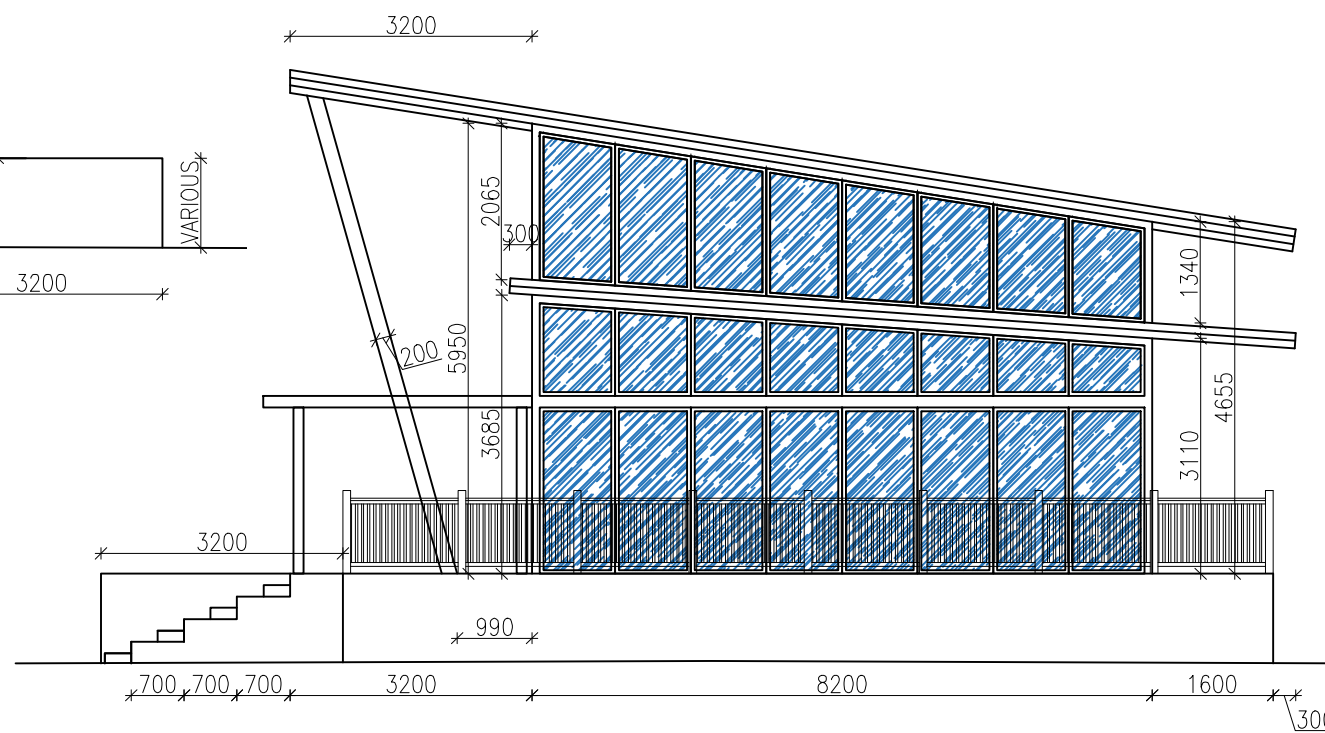

VOLUME PRIVACY
Architecture, Interior Design, Communication

CLIENT		ECOVILLAS	
DEVELOPMENT DRAWINGS			
PROJECT		TWO BEDROOM VILLA	
DRWG TITLE		ELEVATIONS	
DRAWN BY		NSH	
DATE		18.11.2015	
LOCATION	NOTES: ALL DIMENSIONS ARE IN MILLIMETERS, DO NOT SCALE		
N/A			
CHECKED BY	ANP		
SCALE	1:100 @ A4	DRWG NO.	REV. -
REVISIONS: