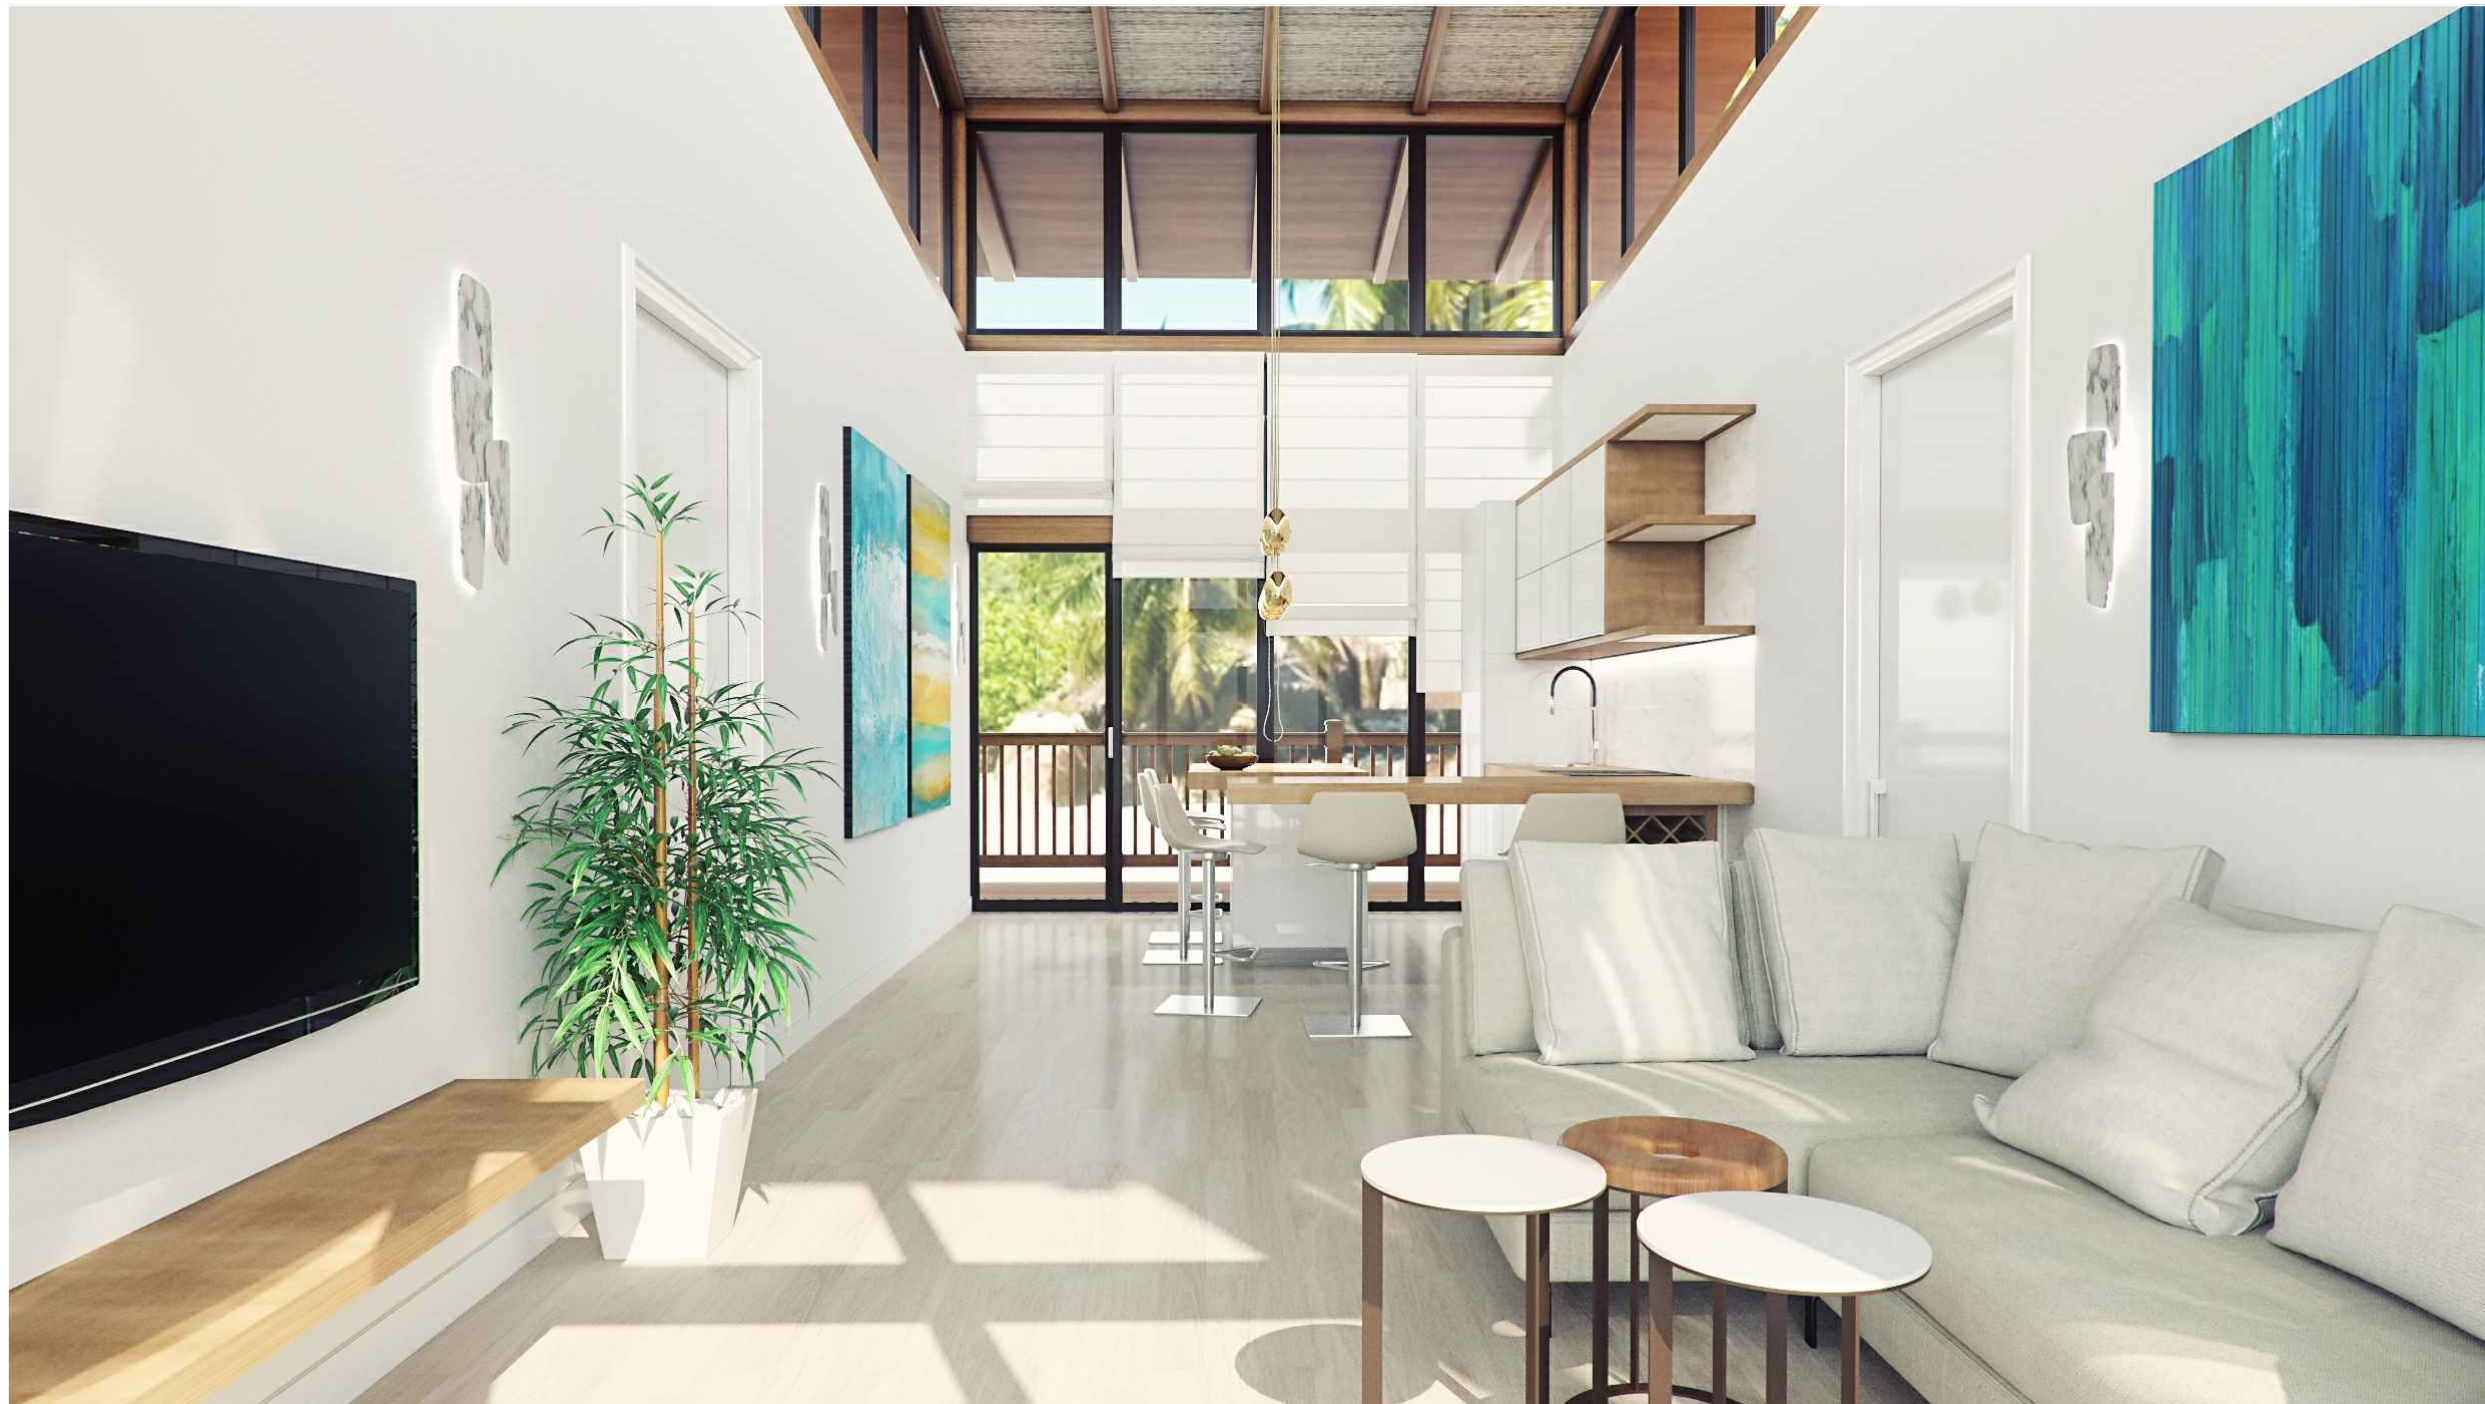

VOLUME PRIVACY
Architecture, Interior Design, Communication

CLIENT		ECOVILLAS	
DEVELOPMENT DRAWINGS			
PROJECT		TWO BEDROOM VILLA	
DRWG TITLE		LIVING ROOM WITH OPEN KITCHEN	
DRAWN BY		NSH	
DATE		18.11.2015	
LOCATION	N/A	NOTES: ALL DIMENSIONS ARE IN MILLIMETERS, DO NOT SCALE	
CHECKED BY	ANP		
SCALE	1:100 @ A4	DRWG NO.	REV. -
REVISIONS: